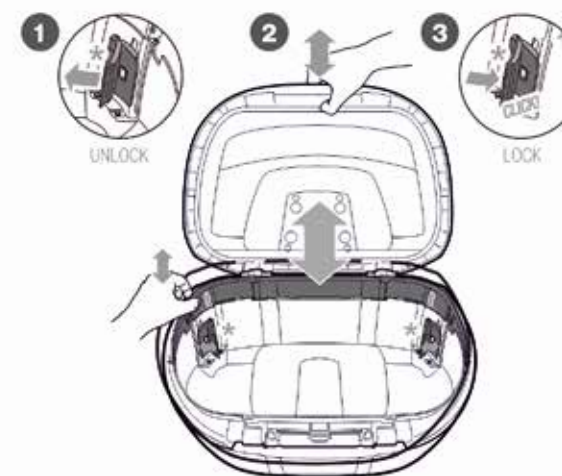

EXPANDABLE SYSTEM

PATENTED

MAXIMUM VERSATILITY / 3 IN 1

L / 46L

XL / 52L

XXL / 58L

DESIGNED & MADE IN BARCELONA
Since 1973

red dot design award
winner 2017

EXPANDABLE / TOP CASE SH58X / SH59X

MOTODYNAMICS

EASY TO EXPAND

3 POSITIONS:

FEATURES

STRUCTURAL FRAME

L XXL

Transform in seconds from a large case to a small aerodynamic one