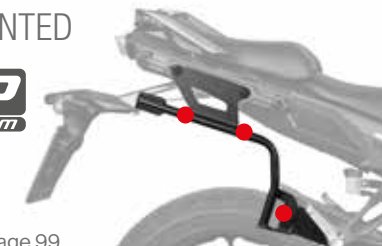

SIDE FITTING

PATENTED