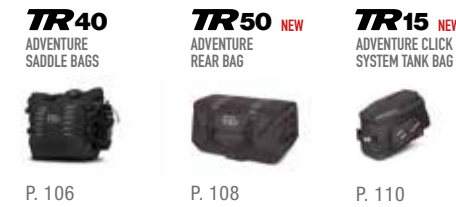

CASES

TERRA

P. 106 P. 108 P. 110