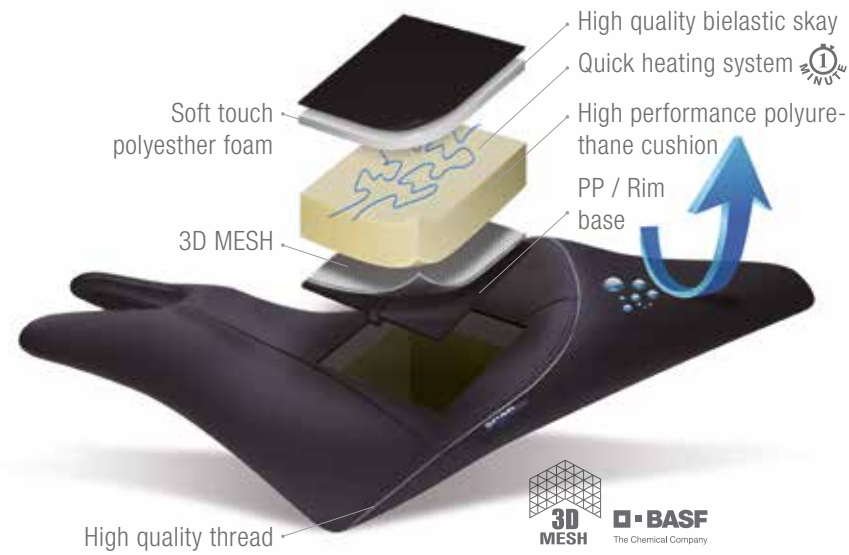

COMFORT SEATS

SHAD
style

High quality bielastic skay
Resistant to: