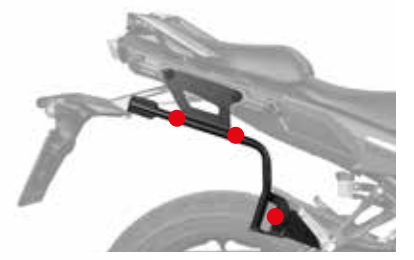

PATENTED

INTEGRATED DESIGN
Close fit and minimize the aesthetic change of the bike

DURABILITY
Designed for hard use. Transversal support to increase strength between the two cases.

MATERIAL
20mm Steel frame. Biggest in the market. Metallic powder coated paint.