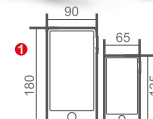

HANDLEBAR SIZES

Ø 20-40 MM

SMARTPHONE CASE

- 1 LIGHT RAIN RESISTANT CASE
- 2 CABLE OUTLET
- 3 TOUCH SCREEN

X-FRAME SYSTEM

- 1 PHONE SIZES
- 2 SAFETY TETHER
- 3 RUBBER GRIPS
- 4 DESK SUPPORT

XFRAME / MIRROR AND HANDLEBAR SYSTEM