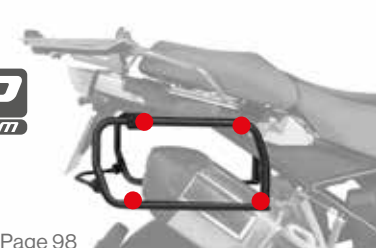

SIDE FITTING

PATENTED

+ info Page 99

+ info Page 98

SH35

X51 Y30 Z38 (cm)
Ref. D0B35200

Retractable handle
Elastic strap
Structural frame
Inner tray

SIDE FITTING