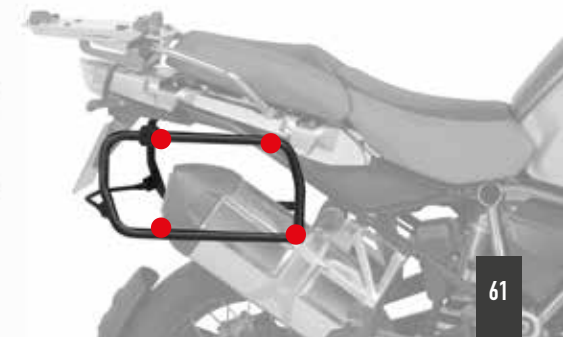

TOP CASES

SH47 | TOP CASE

THE MOST DESIGN - AWARDED
MOTORCYCLE CASES

EXPANDABLE SYSTEM

PATENTED

MAXIMUM VERSATILITY / 3 IN 1

L / 46L

XL / 52L