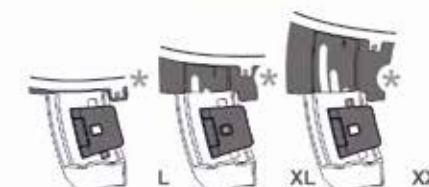

L XXL

Transform in seconds from a large case to a small aerodynamic one