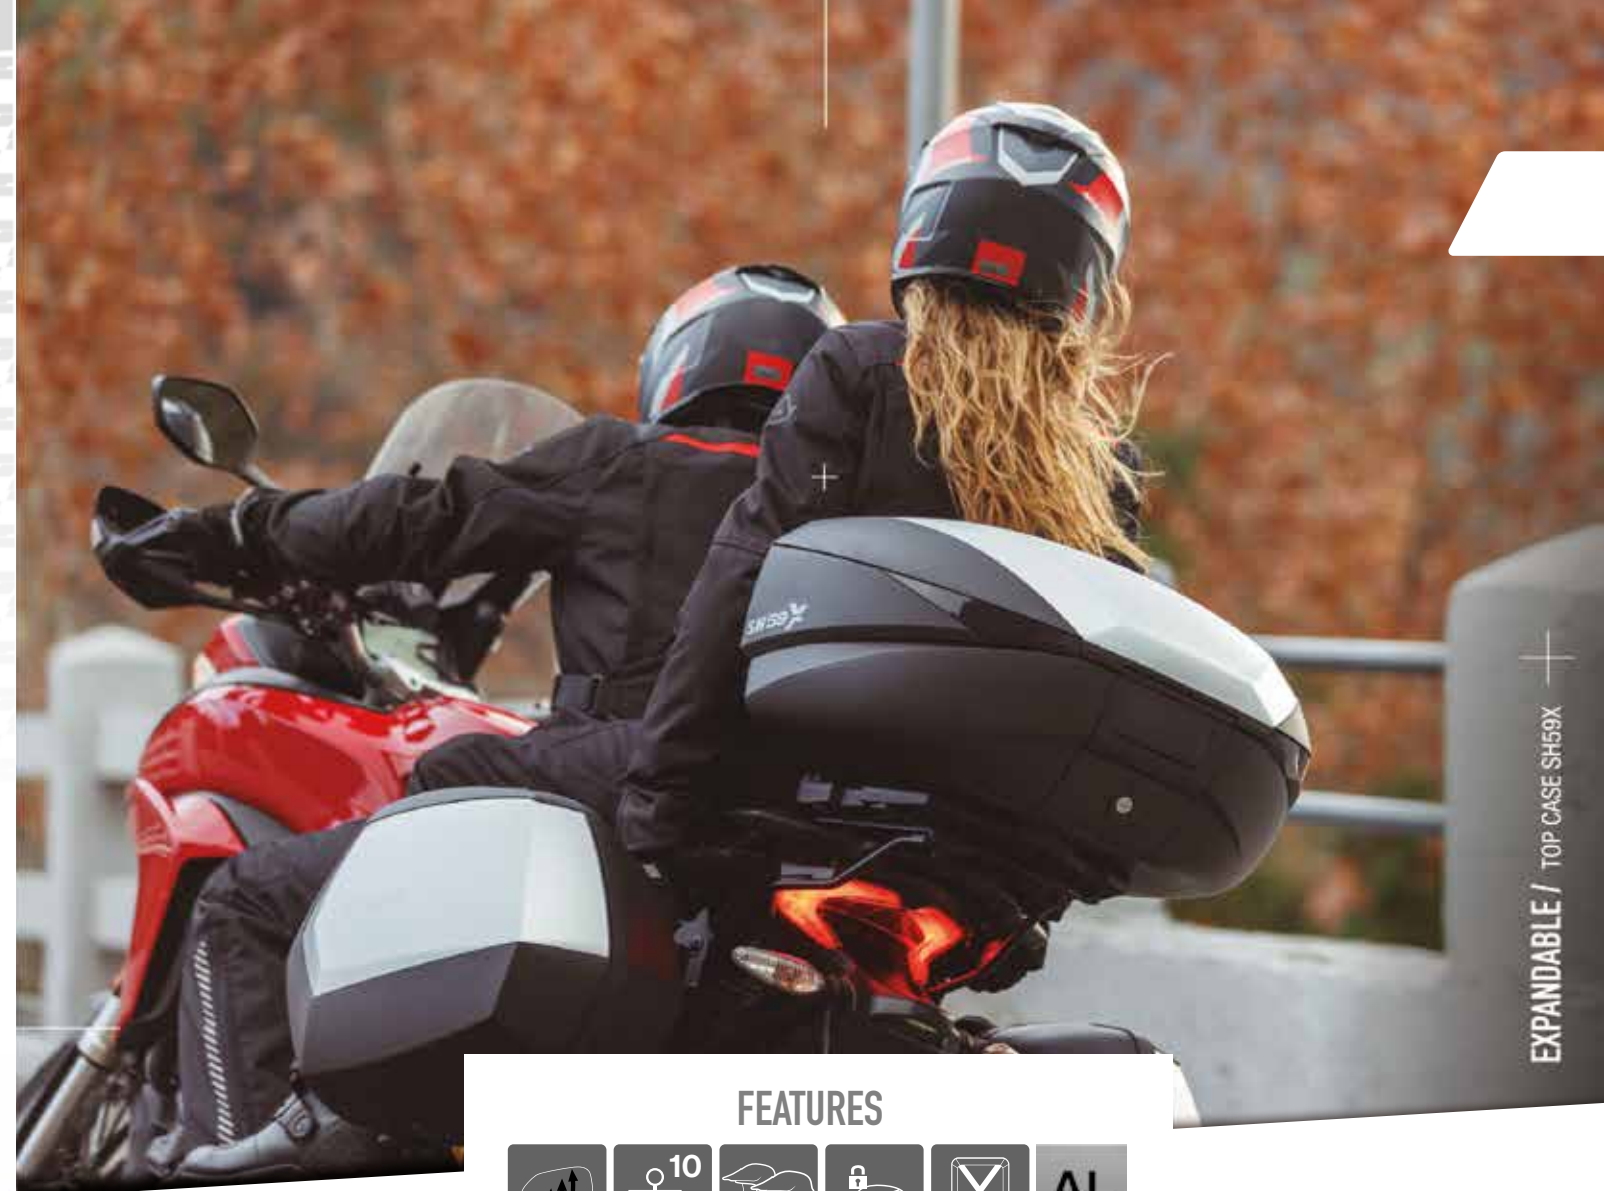

STRUCTURAL FRAME

L XXL

Transform in seconds from a large case to a small aerodynamic one

SH59X

X48 Y61 Z27/29/31.5 (cm)
Ref. D0B59200

PATENTED

reddot design award
winner 2017

EXPANDABLE CASE MAXIMUM VERSATILITY