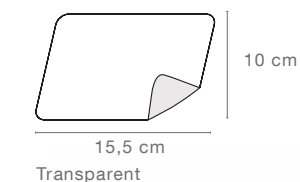

FILM PROTECTOR

Ref. X1SL02