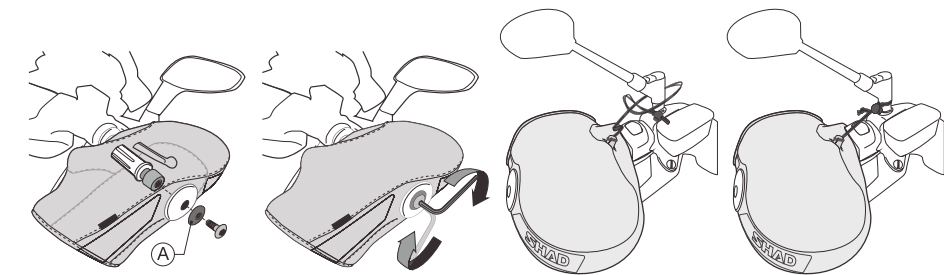

HAND MUFFS

X36.5 Y26 Z50 (cm)
Ref. X0SR00

Quick Fitting

Fur lining

Adaptable to a majority of motorcycles

RAIN PANTS

Size	cm	Ref.
S	34	X0SR20S
M	36.5	X0SR20M
L	39	X0SR20L
XL	41.5	X0SR20XL
XXL	44	X0SR20XXL
3XL	46.5	X0SR203XL