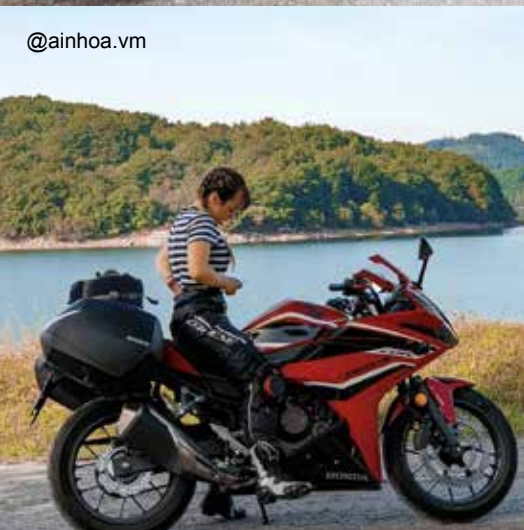

LIGHT MOBILITY CLUSTER

SOCIAL APPROACH & COMMUNITY

Collaboration with local events and associations

unicef

SPONSORSHIPS

SPONSORSHIPS / JOAN PEDRERO / PARIS DAKAR

f @SHAD.Motorcycle.Cases
i @Shad_motorcycle_cases
v SHAD Motorcycle cases