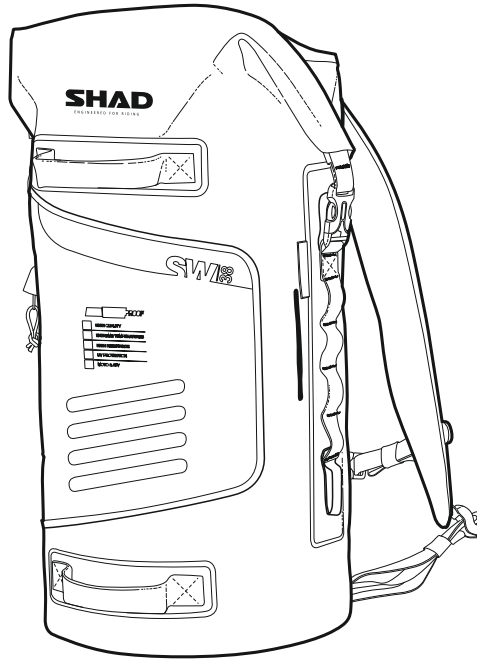

SHAD

ENGINEERED FOR RIDING

100% WATERPROOF

REF: X0SW38
REAR DUFFLE SW38

WWW.SHAD.ES

	Waterproof
	35L Capacity
	Universal fitting kit
	Pocket
	Water resistant and glove friendly zippers
	Molle system
	Reflective
	Fitting straps

COMPONENTS INCLUDED

4 x Fitting straps

⚠ WARNING

Before mounting, carefully read through the instructions start to finish. Failure to follow recommended mounting and installation instructions voids warranty. Manufacturer is not liable for any damage, injury or death that results from improper use and installation of products. By installing these products, user accepts all liabilities.