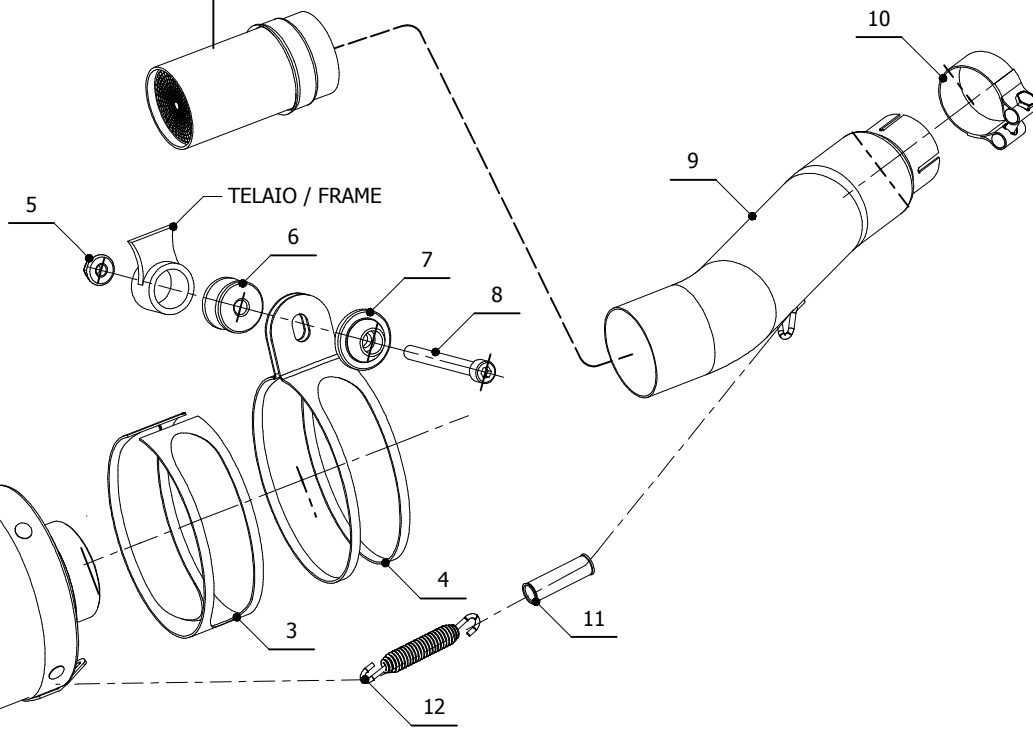

ELENCO PARTI / PARTS LIST

#	QTÀ / QTY	DESCRIZIONE / DESCRIPTION	CODICE / CODE
1	1	DB killer / DB killer	50.DK.020.0
2	1	Silenziatore / Muffler	OVAL
3	1	Protezione in gomma per staffa / Rubber protection for bracket	50.73.077.1
4	1	Staffa / Bracket	50.SS.030.0
5	1	Dado M8 flangiato / Flanged nut M8	50.73.052.1
6	1	Distanziale in alluminio / Aluminium spacer (Øe.30 Øi.8,5 h.20)	50.SS.056.1
7	1	Rondella in alluminio / Aluminium washer	50.73.063.1
8	1	Vite M8x80 / Screw M8x80	50.73.072.1
9	1	Tubo di raccordo / Link pipe	9773H026S3
10	1	Fascetta Ø 44/47 mm / Pipe clamp Ø 44/47 mm	50.FA.006.1
11	1	Tubo in gomma per molla / Rubber pipe for spring	50.73.049.0
12	1	Molla lunga / Long spring	50.71.080.1

Catalytic Converter
Cod. ACC.033.A1
Optional for H.026.LX1
Included in H.026.KX1

APPLICAZIONI / APPLICATIONS

CODICE / CODE	TUBO / PIPE	SILENZIATORE / MUFFLER	FASCETTA / CLAMP	NOTE
74.H.026.LX1	INOX / ST. STEEL	INOX / ST. STEEL	INOX / ST. STEEL	CATALYTIC CONVERTER NOT INCLUDED
74.H.026.KX1	INOX / ST. STEEL	INOX / ST. STEEL	INOX / ST. STEEL	CATALYTIC CONVERTER INCLUDED