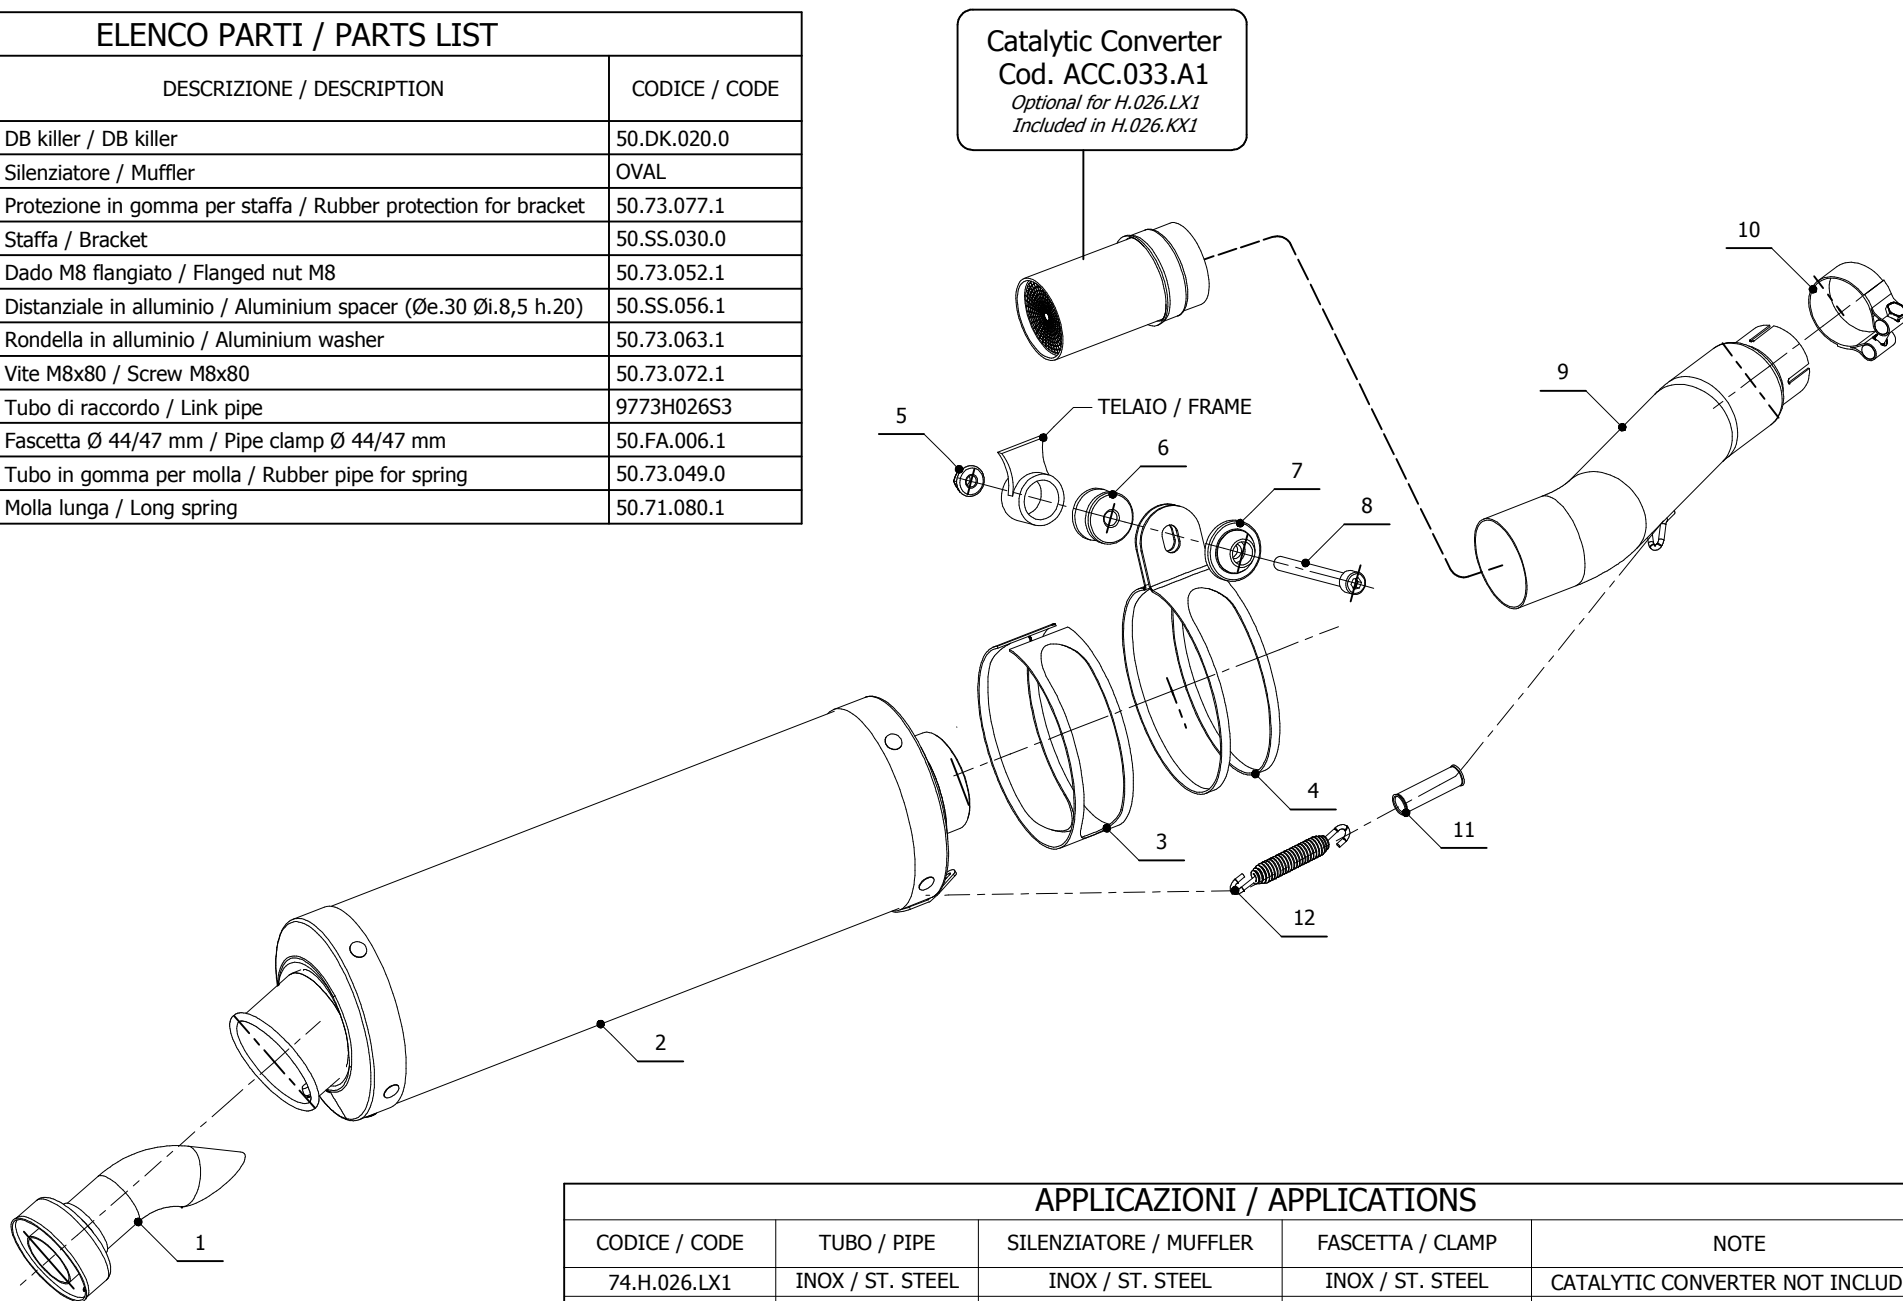

ELENCO PARTI / PARTS LIST

#	QTÀ / QTY	DESCRIZIONE / DESCRIPTION	CODICE / CODE
1	1	DB killer / DB killer	50.DK.020.0
2	1	Silenziatore / Muffler	OVAL
3	1	Protezione in gomma per staffa / Rubber protection for bracket	50.73.077.1
4	1	Staffa / Bracket	50.SS.030.0
5	1	Dado M8 flangiato / Flanged nut M8	50.73.052.1
6	1	Distanziale in alluminio / Aluminium spacer (Øe.30 Øi.8,5 h.20)	50.SS.056.1
7	1	Rondella in alluminio / Aluminium washer	50.73.063.1
8	1	Vite M8x80 / Screw M8x80	50.73.072.1
9	1	Tubo di raccordo / Link pipe	9773H026S3
10	1	Fascetta Ø 44/47 mm / Pipe clamp Ø 44/47 mm	50.FA.006.1
11	1	Tubo in gomma per molla / Rubber pipe for spring	50.73.049.0
12	1	Molla lunga / Long spring	50.71.080.1

Catalytic Converter
Cod. ACC.033.A1
Optional for H.026.LX1
Included in H.026.KX1

APPLICAZIONI / APPLICATIONS

CODICE / CODE	TUBO / PIPE	SILENZIATORE / MUFFLER	FASCETTA / CLAMP	NOTE
74.H.026.LX1	INOX / ST. STEEL	INOX / ST. STEEL	INOX / ST. STEEL	CATALYTIC CONVERTER NOT INCLUDED
74.H.026.KX1	INOX / ST. STEEL	INOX / ST. STEEL	INOX / ST. STEEL	CATALYTIC CONVERTER INCLUDED