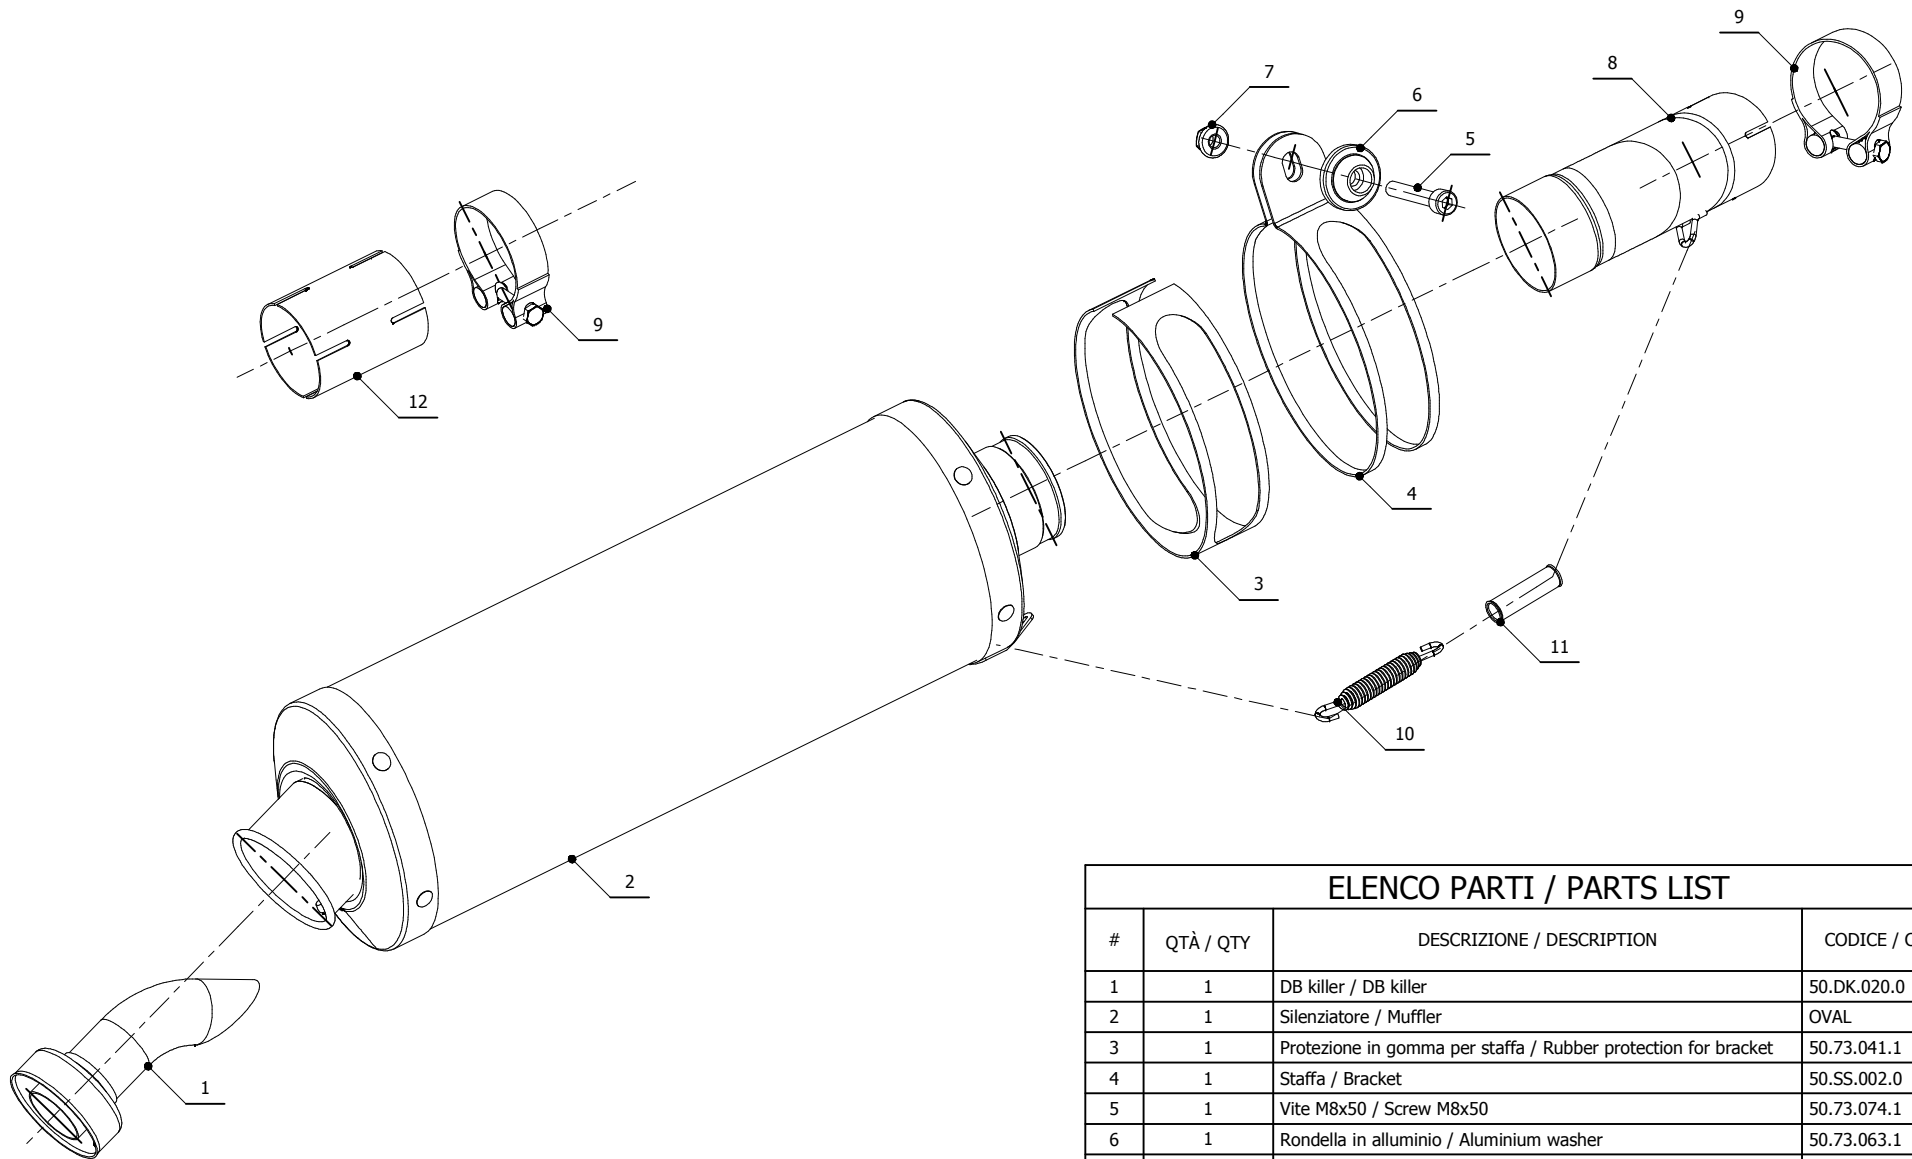

MODEL SUZUKI SV 650

YEAR 1999-2002

LINE SPORT

MUFFLER OVAL

SCHEMATIC

ELENCO PARTI / PARTS LIST

#	QTÀ / QTY	DESCRIZIONE / DESCRIPTION	CODICE / CODE
1	1	DB killer / DB killer	50.DK.020.0
2	1	Silenziatore / Muffler	OVAL
3	1	Protezione in gomma per staffa / Rubber protection for bracket	50.73.041.1
4	1	Staffa / Bracket	50.SS.002.0
5	1	Vite M8x50 / Screw M8x50	50.73.074.1
6	1	Rondella in alluminio / Aluminium washer	50.73.063.1
7	1	Dado 8 MA flangiato / Flanged nut 8 MA	50.73.052.1
8	1	Tube di raccordo / Link pipe	9773S004S2
9	2	Fascetta Ø 56/59 mm / Pipe clamp Ø 56/59 mm	50.FA.009.1
10	1	Molla / Spring	50.71.080.1
11	1	Tube in gomma per molla / Rubber pipe for spring	50.73.210.1
12	1	Manicotto / Connecting sockets	50.MS.010.0

APPLICAZIONI / APPLICATIONS

CODICE / CODE	TUBO / PIPE	SILENZIATORE / MUFFLER	FASCETTA / CLAMP	CODICE OMOL. / HOMOL. CODE
S.004.LE	INOX / ST. STEEL	CARBONIO / CARBON FIBER	INOX / ST. STEEL	ME001 e1 0312
S.004.LN	INOX / ST. STEEL	TITANIO / TITANIUM	INOX / ST. STEEL	ME001 e1 0312