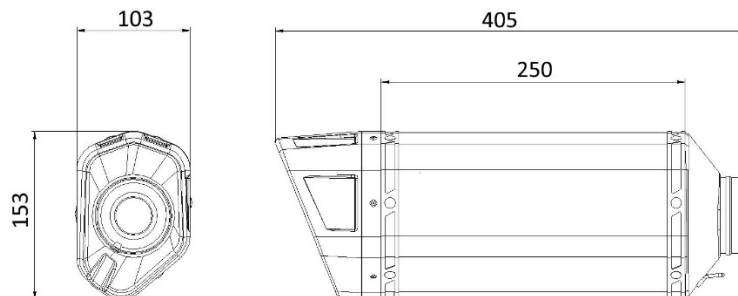

Technical specifications

SR-1 BLACK

Characteristics

Body material	Black steel
Front end cap material	Stainless steel
Rear end cap material	Carbon
Material of the inside of the silencer	Stainless steel
Link pipe material	Stainless steel
Type of attachment to the frame	Stainless steel screwed bracket
Total body length (mm)	250 mm
Internal diameter of the silencer coupling (mm)	Ø 55
Presence of dB-Killer	Yes
Silencer weight	2,00 kg