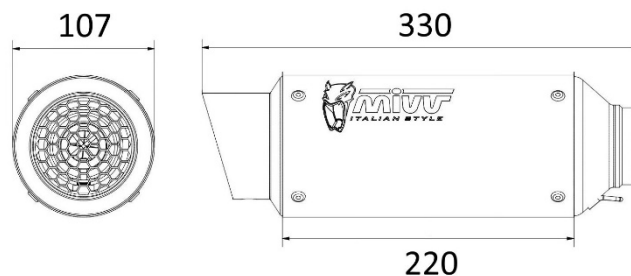

Technical specifications

GP PRO CARBON

Characteristics

Body material	Carbon
Front end cap material	Stainless steel
Rear end cap material	Stainless steel
Material of the inside of the silencer	Stainless steel
Link pipe material	Stainless steel
Type of attachment to the frame	Stainless steel screwed bracket
Total body length (mm)	220 mm
Internal diameter of the silencer coupling (mm)	Ø 55
Presence of dB-Killer	Yes
Silencer weight	1,55 kg