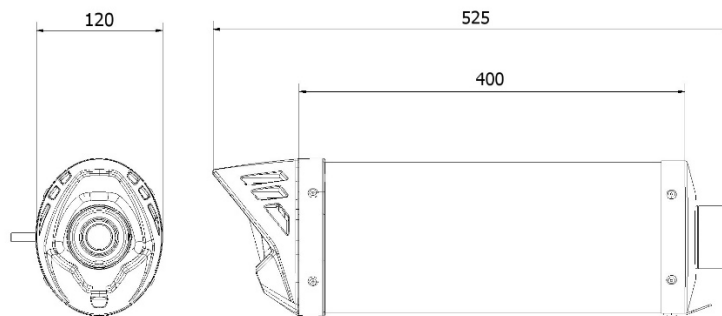

Technical specifications

MOVER

Characteristics

Body material	Black steel
Front end cap material	Stainless steel
Rear end cap material	Genestar 1300
Material of the inside of the silencer	Stainless steel
Link pipe material	Stainless steel
Type of attachment to the frame	Stainless steel screwed bracket
Total body length (mm)	400 mm
Internal diameter of the silencer coupling (mm)	Ø 55
Presence of dB-Killer	Yes
Silencer weight	3.00 kg