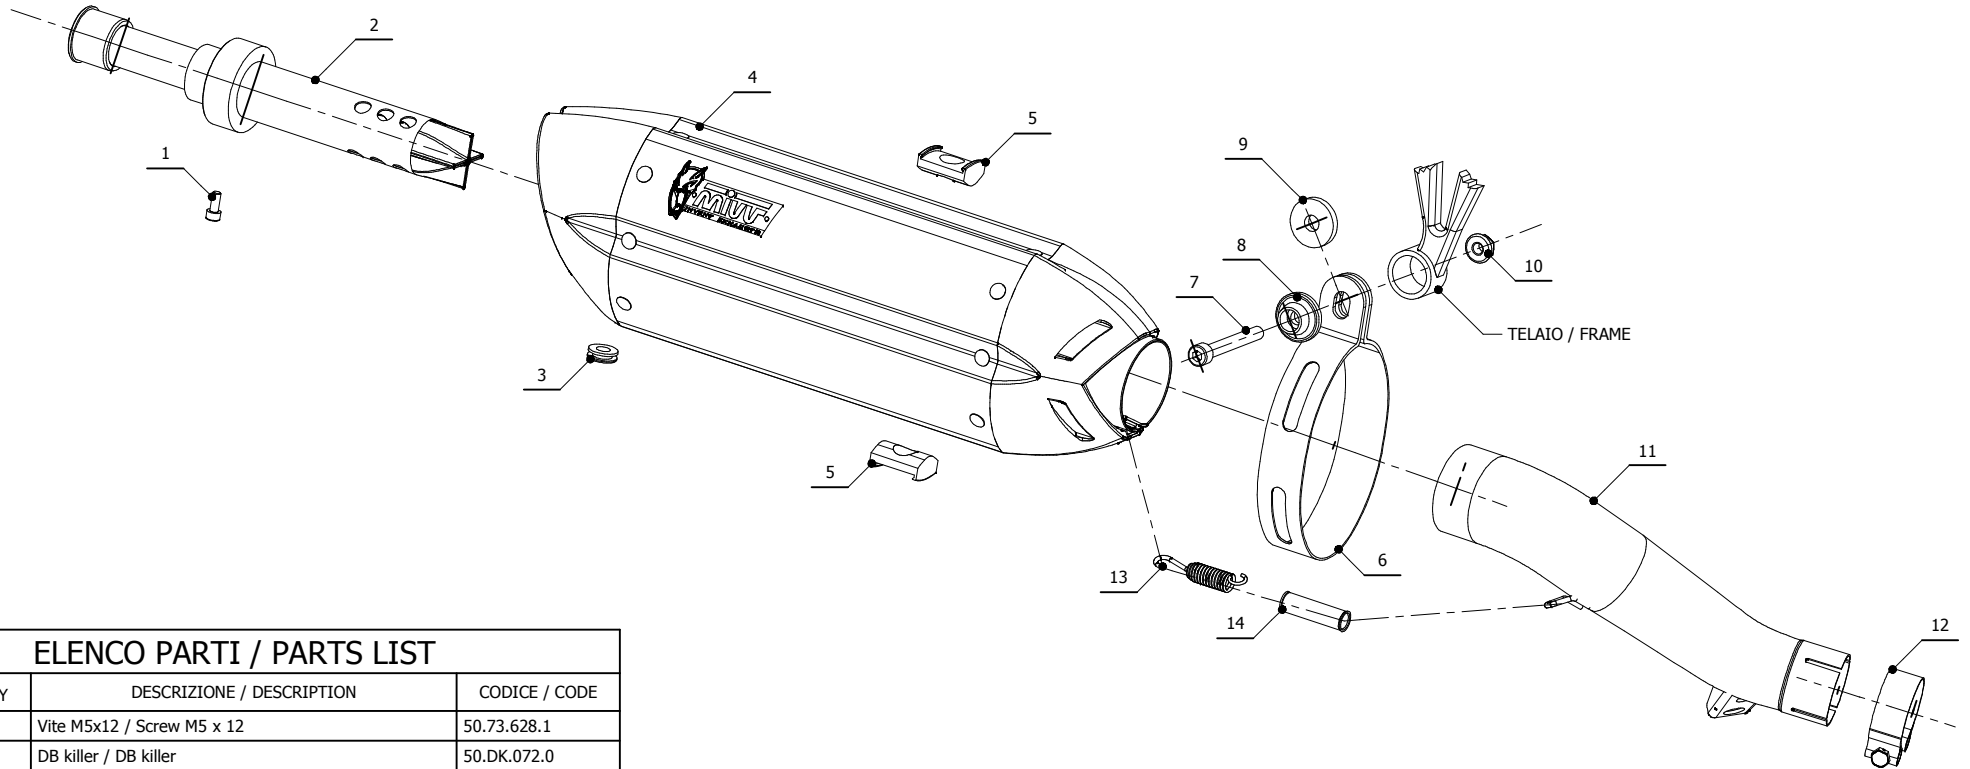

MODEL HONDA CB 500 X

YEAR 2016

LINE SLIP ON

MUFFLER SUONO

SCHEMATIC

ELENCO PARTI / PARTS LIST

#	QTÀ / QTY	DESCRIZIONE / DESCRIPTION	CODICE / CODE
1	1	Vite M5x12 / Screw M5 x 12	50.73.628.1
2	1	DB killer / DB killer	50.DK.072.0
3	1	Tappo in gomma / Rubber stopper	50.73.266.1
4	1	Silenziatore / Muffler	SUONO 270
5	2	Tassello grande / Rubber big block	50.73.203.1
6	1	Staffa in carbonio / Carbon fiber bracket	50.SS.180.1
7	1	Vite M8x65 / Screw M8x65	50.73.603.1
8	1	Rondella in alluminio nera / Black aluminium washer	50.73.221.1
9	1	Rondella in gomma / Rubber washer	50.73.227.1
10	1	Dado M8 flangiato / Flanged nut M8	50.73.393.1
11	1	Tubo di raccordo / Link pipe	9773H061S2
12	1	Fascetta Ø 44/47 mm / Pipe clamp Ø 44/47 mm	50.FA.006.1
13	1	Molla corta / Short Spring	50.73.123.1
14	1	Tubo in gomma per molla / Rubber pipe for spring	50.73.210.1

APPLICAZIONI / APPLICATIONS

CODICE / CODE	TUBO / PIPE	SILENZIATORE / MUFFLER	FASCETTA / CLAMP
H.061.L7	INOX / ST. STEEL	INOX (COPPE CARBONIO) / ST. STEEL (CARBON CAPS)	CARBONIO / CARBON FIBER
H.061.L9			