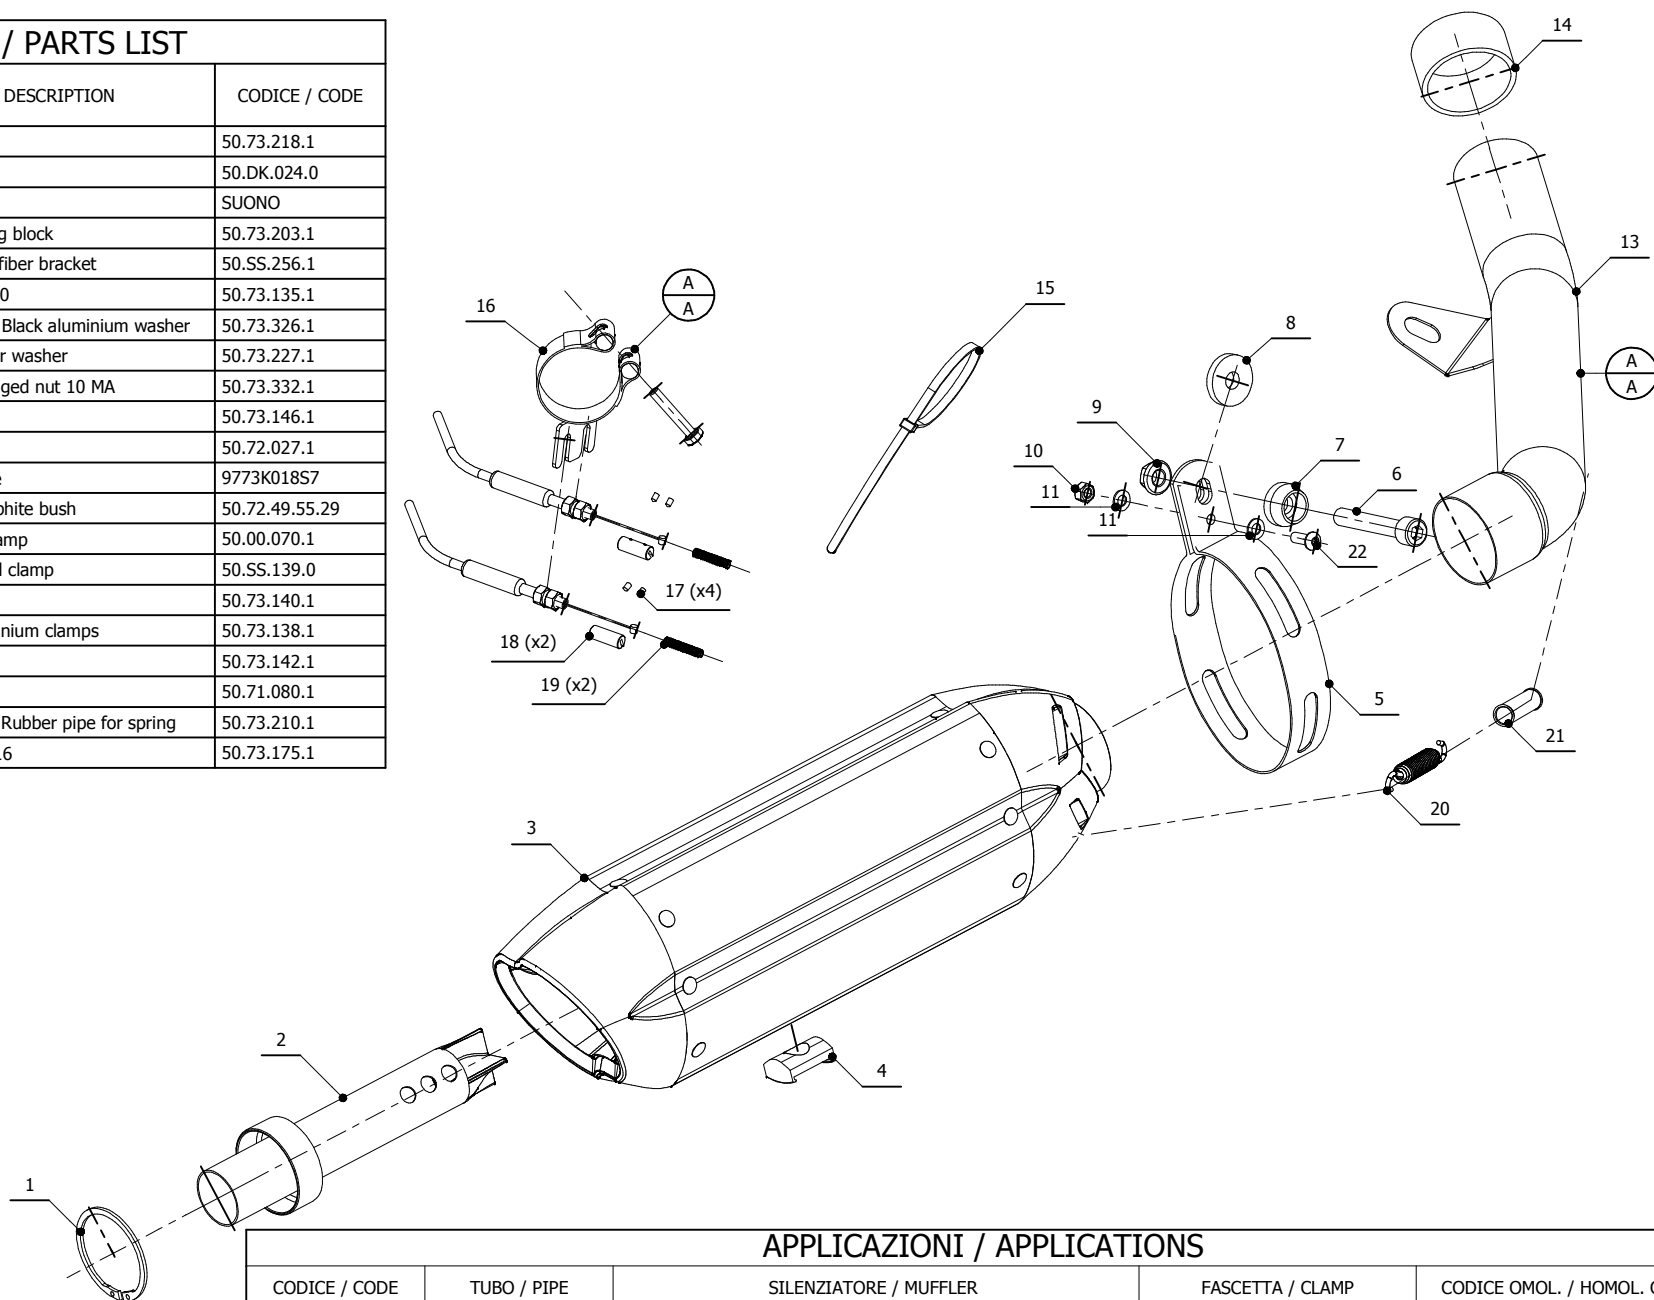

**MODEL** KAWASAKI Z 750

**YEAR** 2007-->

**LINE** SPORT

**MUFFLER** SUONO

**SCHEMATIC**

**ELENCO PARTI / PARTS LIST**

#	QTÀ / QTY	DESCRIZIONE / DESCRIPTION	CODICE / CODE
1	1	Anello Seger / Seger ring	50.73.218.1
2	1	DB killer / DB killer	50.DK.024.0
3	1	Silenziatore / Muffler	SUONO
4	1	Tassello grande / Rubber big block	50.73.203.1
5	1	Staffa in carbonio / Carbon fiber bracket	50.SS.256.1
6	1	Vite M10x60 / Screw M10x60	50.73.135.1
7	1	Rondella in alluminio nera / Black aluminium washer	50.73.326.1
8	1	Rondella in gomma / Rubber washer	50.73.227.1
9	1	Dado 10 MA flangiato / Flanged nut 10 MA	50.73.332.1
10	1	Dado M6 / Nut M6	50.73.146.1
11	2	Rondella M6 / Washer M6	50.72.027.1
13	1	Tubo di raccordo / Link pipe	9773K018S7
14	1	Guarnizione in grafite / Graphite bush	50.72.49.55.29
15	1	Fascette in nylon / Nylon clamp	50.00.070.1
16	1	Fascetta passacavi / fairlead clamp	50.SS.139.0
17	4	Grani M3 / Grub screws M3	50.73.140.1
18	2	Morsetti in alluminio / Aluminium clamps	50.73.138.1
19	2	Molla / Spring	50.73.142.1
20	1	Molla / Spring	50.71.080.1
21	1	Tubo in gomma per molla / Rubber pipe for spring	50.73.210.1
22	1	Vite M6 x 16 / Screw M6 x 16	50.73.175.1

**APPLICAZIONI / APPLICATIONS**

CODICE / CODE	TUBO / PIPE	SILENZIATORE / MUFFLER	FASCETTA / CLAMP	CODICE OMOL. / HOMOL. CODE
K.018.L7	INOX / ST. STEEL	INOX (COPPE CARBONIO) / ST. STEEL (CARBON CAPS)	CARBONIO / CARBON FIBER	ME008 e9 1176
K.018.L9	INOX / ST. STEEL	CARBONIO (COPPE CARBONIO) / CARBON (CARBON CAPS)	CARBONIO / CARBON FIBER	ME008 e9 1176