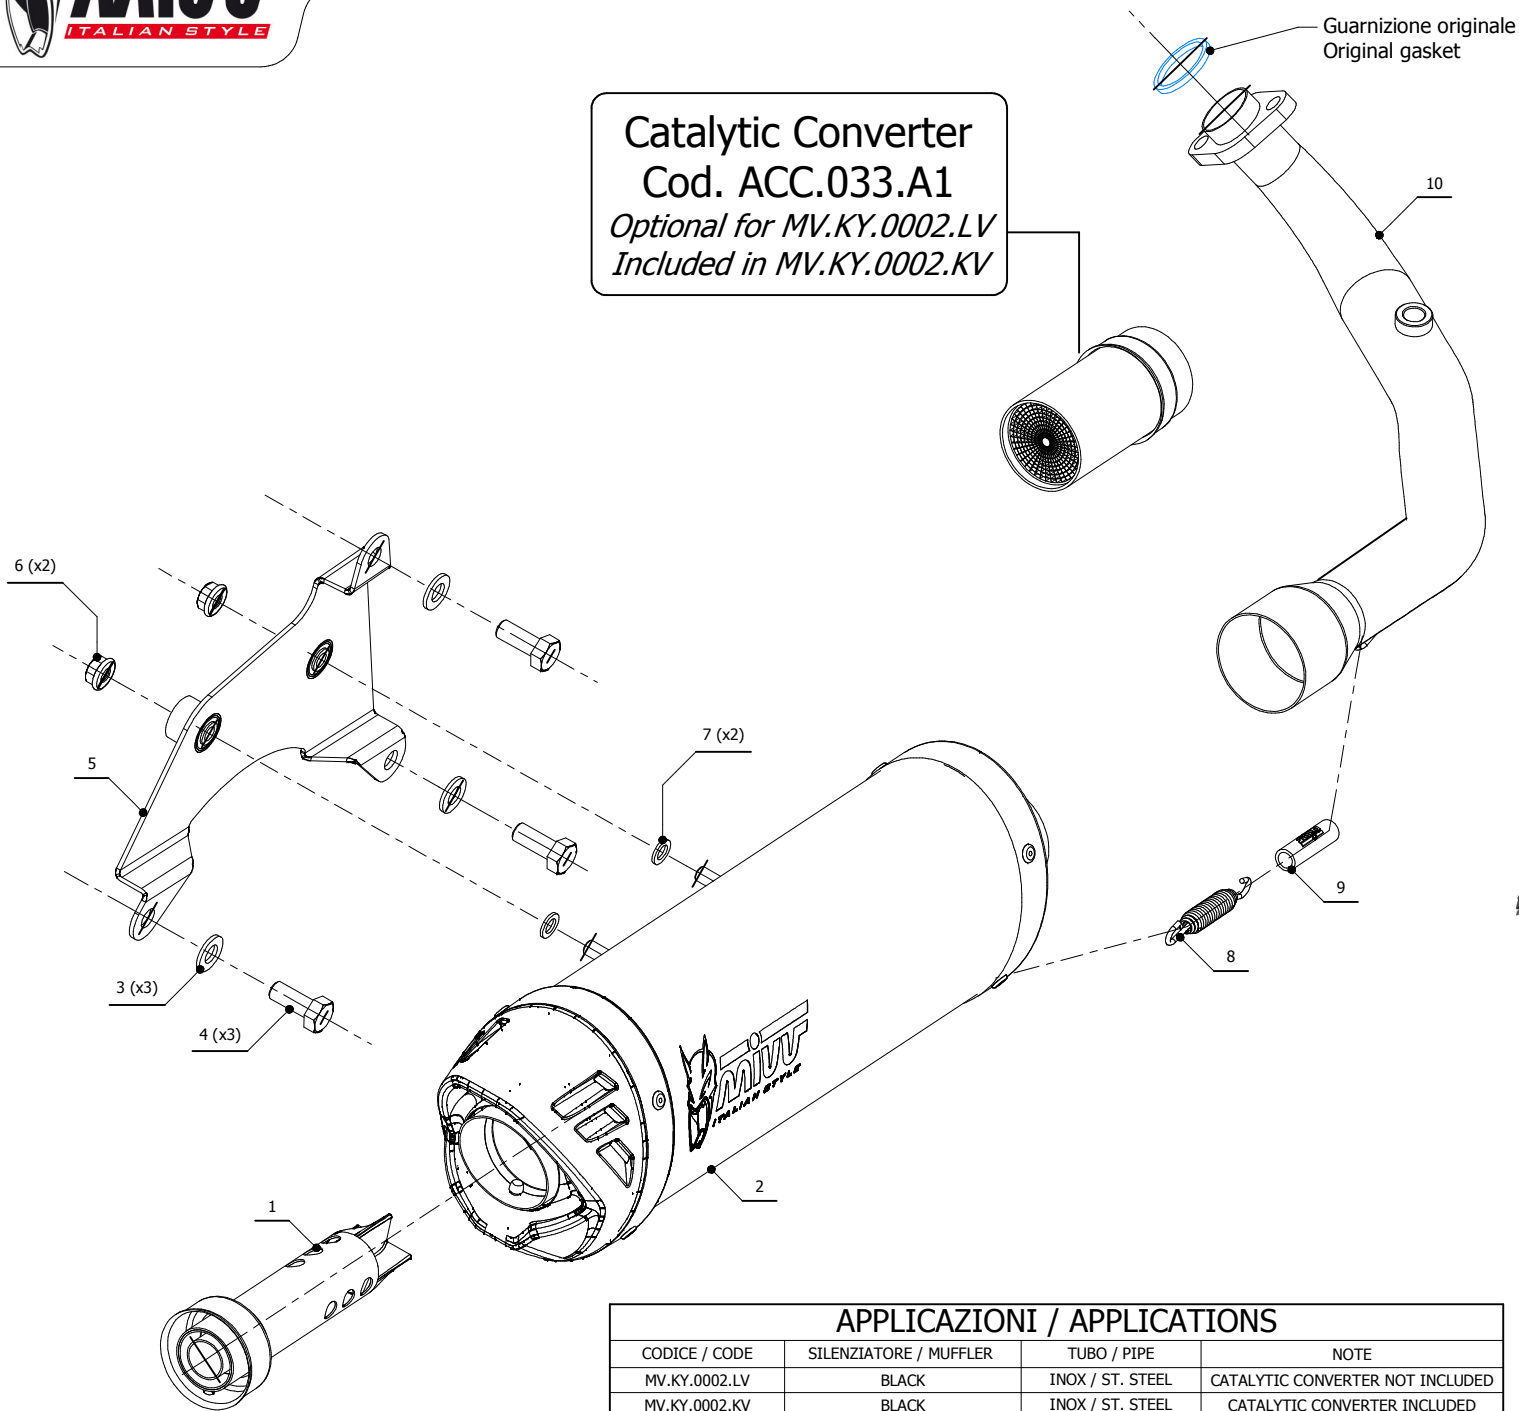

Catalytic Converter
Cod. ACC.033.A1
Optional for MV.KY.0002.LV
Included in MV.KY.0002.KV

ELENCO PARTI / PARTS LIST

#	QTÀ / QTY	DESCRIZIONE / DESCRIPTION	CODICE / CODE
1	1	DB killer / DB killer	50.DK.155.0
2	1	Silenziatore / Muffler	MOVER L.360 Øi 55
3	3	Rondella M10 / Washer M10	50.73.013.1
4	3	Vite M10x25 / Screw M10x25	50.73.183.1
5	1	Staffa / Bracket	50.SS.1220.0
6	2	Dado M8 flangiato / Flanged nut M8	50.73.393.1
7	2	Rondella M8 / Washer M8	50.73.270.1
8	1	Molla media / Mid-size spring	50.73.359.1
9	1	Gommino per molla / Rubber for spring	50.73.210.1
10	1	Tube di raccordo / Link pipe	97MVKY0002LV

APPLICAZIONI / APPLICATIONS

CODICE / CODE	SILENZIATORE / MUFFLER	TUBO / PIPE	NOTE
MV.KY.0002.LV	BLACK	INOX / ST. STEEL	CATALYTIC CONVERTER NOT INCLUDED
MV.KY.0002.KV	BLACK	INOX / ST. STEEL	CATALYTIC CONVERTER INCLUDED