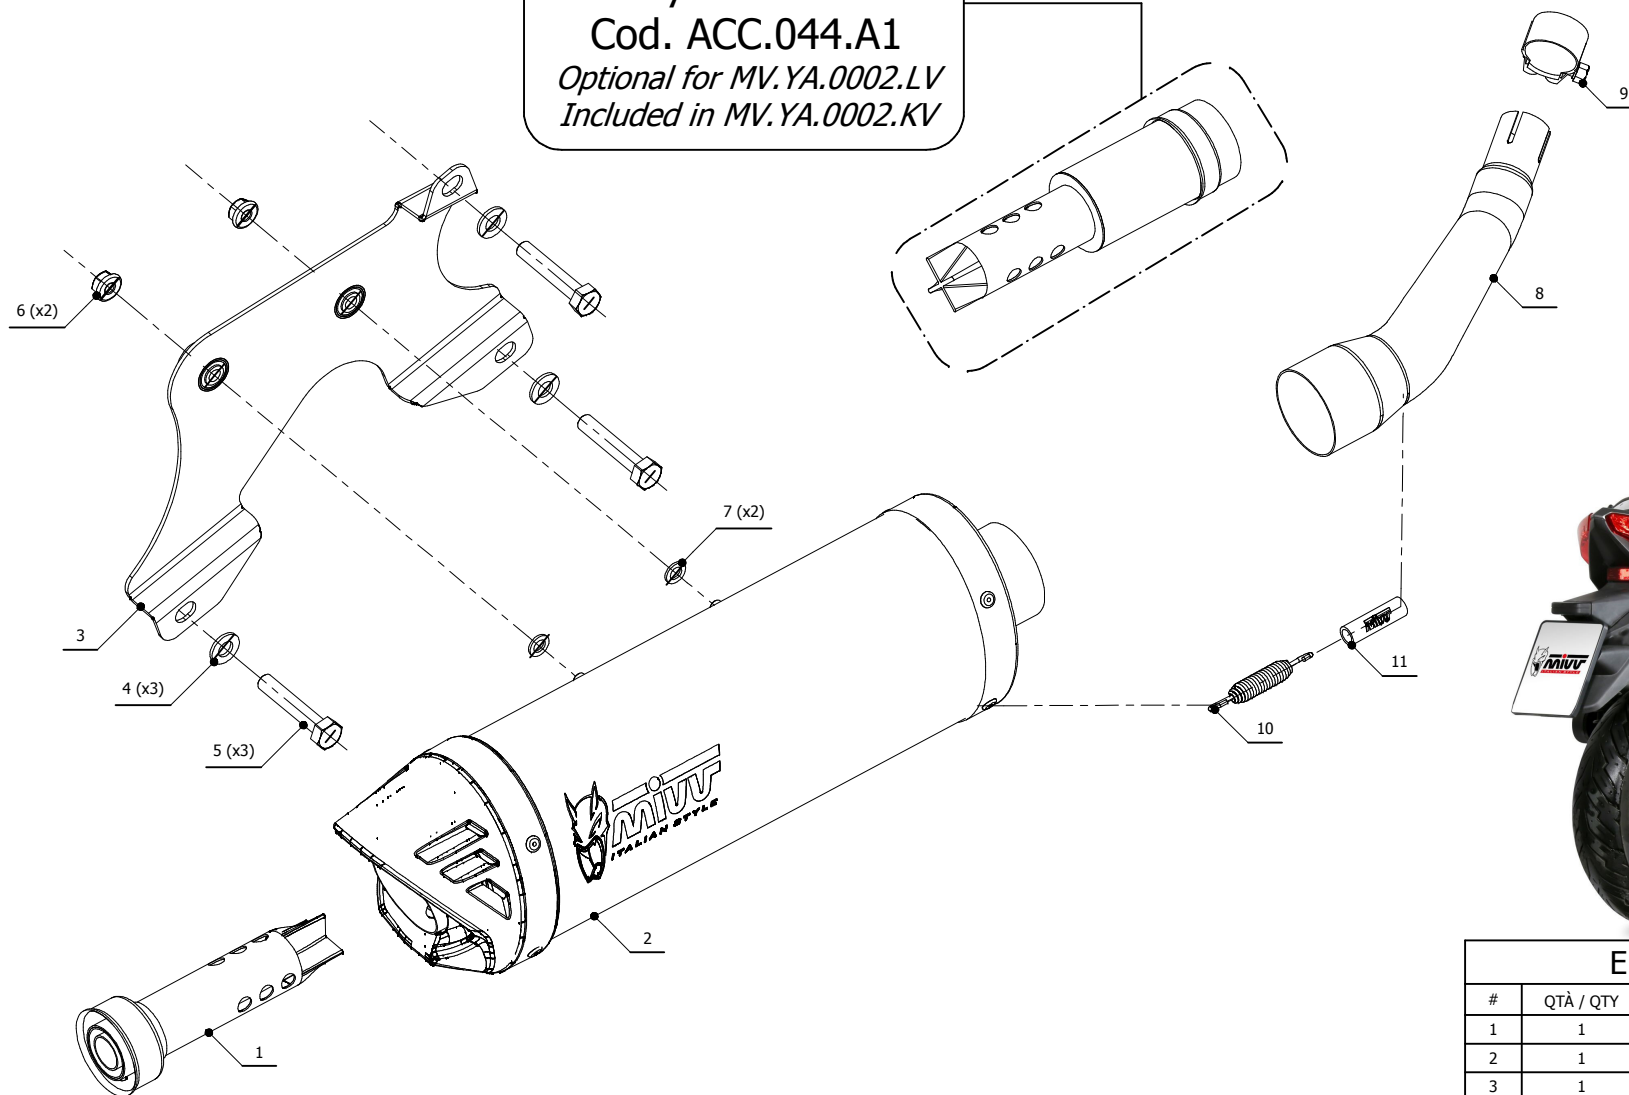

**Catalytic Converter**  
**Cod. ACC.044.A1**  
*Optional for MV.YA.0002.LV*  
*Included in MV.YA.0002.KV*

### APPLICAZIONI / APPLICATIONS

CODICE / CODE	SILENZIATORE / MUFFLER	TUBO / PIPE	NOTE
MV.YA.0002.LV	BLACK	INOX / ST. STEEL	CATALYTIC CONVERTER NOT INCLUDED
MV.YA.0002.KV	BLACK	INOX / ST. STEEL	CATALYTIC CONVERTER INCLUDED

### ELENCO PARTI / PARTS LIST

#	QTÀ / QTY	DESCRIZIONE / DESCRIPTION	CODICE / CODE
1	1	DB killer / DB killer	50.DK.155.0
2	1	Silenziatore / Muffler	MOVER L.360 Ø1 55
3	1	Staffa / Bracket	50.SS.1228.0
4	3	Rondella M10 / Washer M10	50.73.013.1
5	3	Vite M10x55 / Screw M10x55	50.73.700.1
6	2	Dado M8 flangiato / Flanged nut M8	50.73.393.1
7	2	Rondella M8 / Washer M8	50.73.270.1
8	1	Tubo di raccordo / Link pipe	97MVYA0002LV
9	1	Fascetta Ø 29/31 mm / Pipe clamp Ø 29/31 mm	50.FA.000.1
10	1	Molla media / Mid-size spring	50.73.359.1
11	1	Gommino per molla / Rubber for spring	50.73.210.1