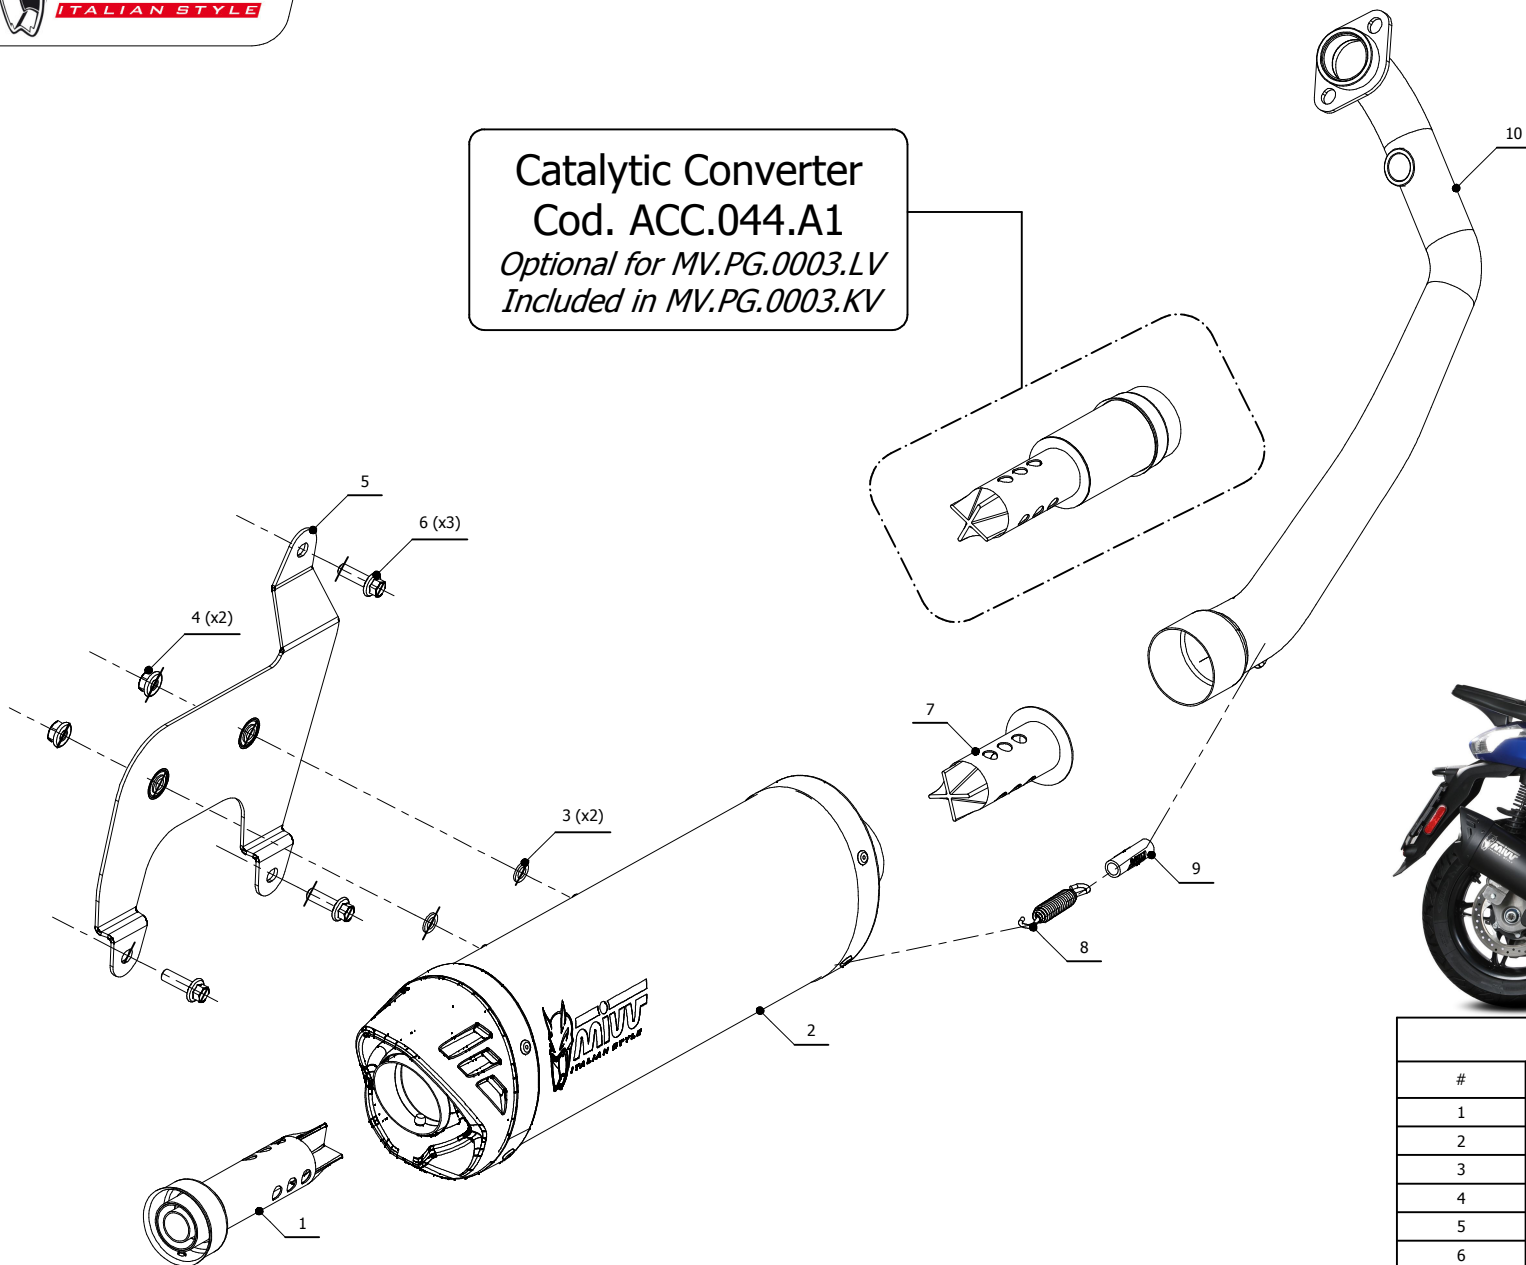

Catalytic Converter

Cod. ACC.044.A1

*Optional for MV.PG.0003.LV
Included in MV.PG.0003.KV*

ELENCO PARTI / PARTS LIST

#	QTÀ / QTY	DESCRIZIONE / DESCRIPTION	CODICE / CODE
1	1	DB killer / DB killer	50.DK.155.0
2	1	Silenziatore / Muffler	MOVER L.400 Øi 55
3	2	Rondella M8 / Washer M8	50.73.270.1
4	2	Dado M8 flangiato / Flanged nut M8	50.73.393.1
5	1	Staffa / Bracket	50.SS.1227.0
6	3	Vite M8x25 / Screw M8x25	50.73.599.1
7	1	Db Killer / DB killer	50.DK.081.0
8	1	Molla media / Mid-size spring	50.73.359.1
9	1	Gommino per molla / Rubber for spring	50.73.210.1
10	1	Tubo di raccordo / Link pipe	97MVPG0003SV

APPLICAZIONI / APPLICATIONS

CODICE / CODE	SILENZIATORE / MUFFLER	TUBO / PIPE	NOTE
MV.PG.0003.LV	BLACK	INOX / ST. STEEL	CATALYTIC CONVERTER NOT INCLUDED
MV.PG.0003.KV	BLACK	INOX / ST. STEEL	CATALYTIC CONVERTER INCLUDED