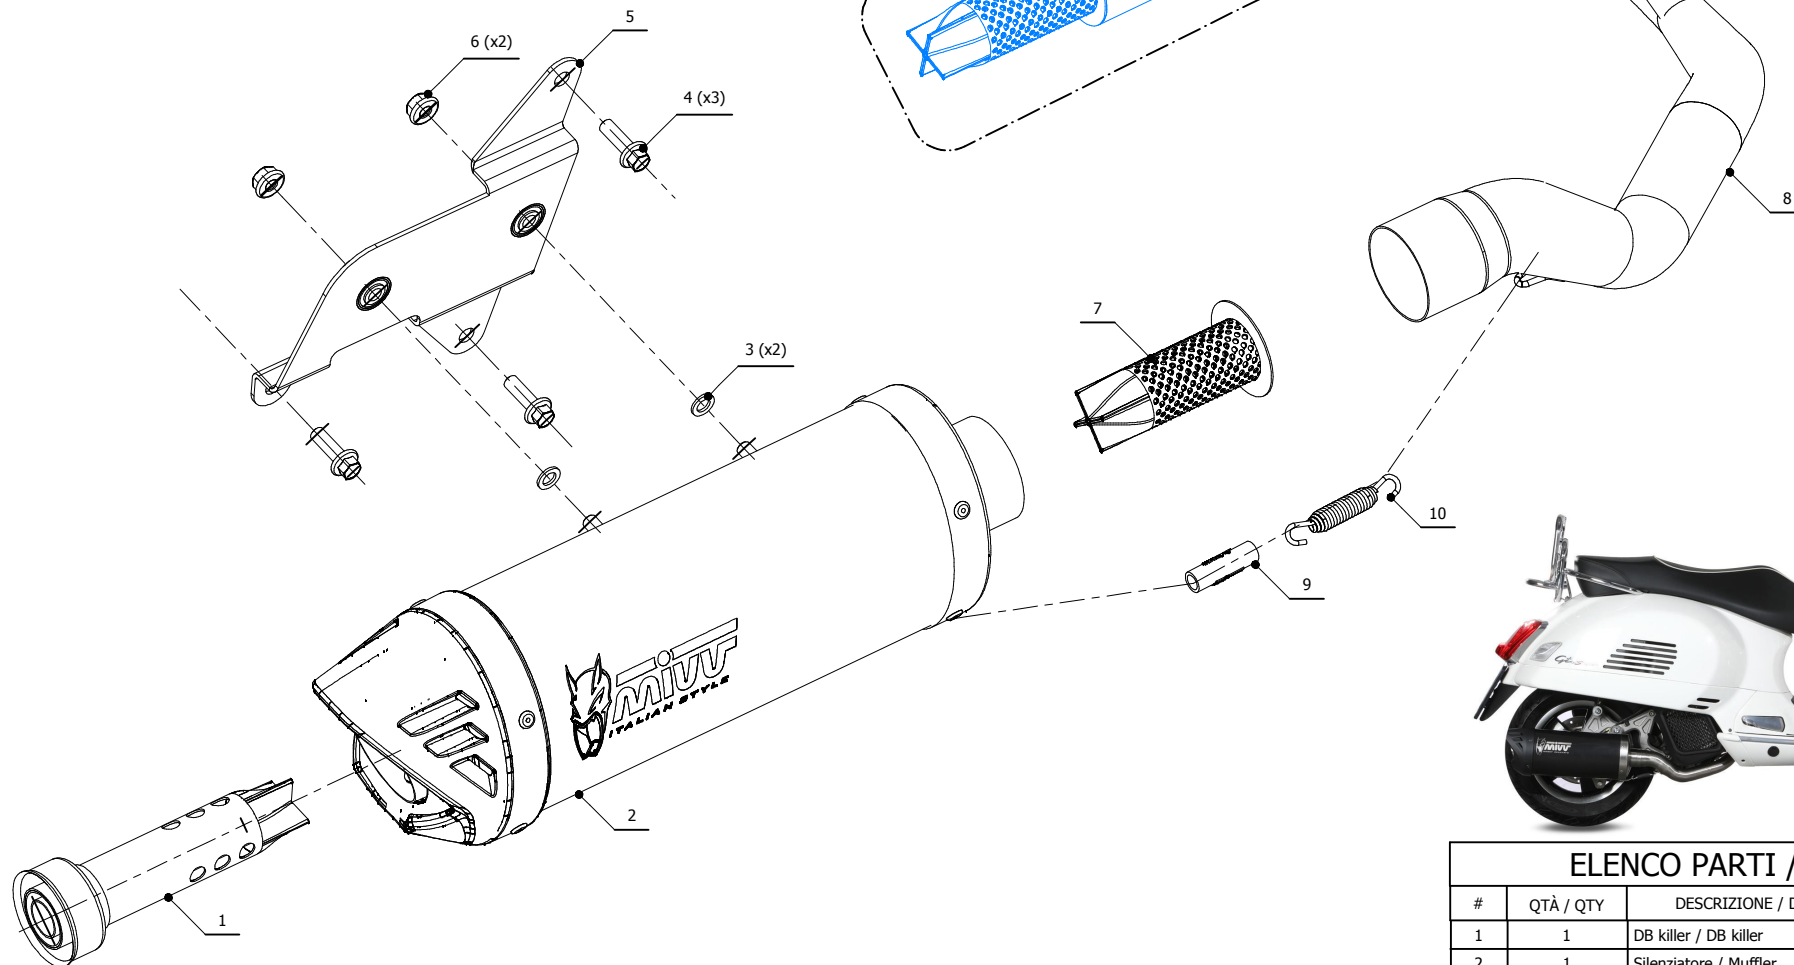

### ELENCO PARTI / PARTS LIST

#	QTÀ / QTY	DESCRIZIONE / DESCRIPTION	CODICE / CODE
1	1	DB killer / DB killer	50.DK.155.0
2	1	Silenziatore / Muffler	MOVER L.310 Øi 55
3	2	Rondella M8 / Washer M8	50.73.270.1
4	3	Vite M8x25 / Screw M8x25	50.73.599.1
5	1	Staffa / Bracket	50.SS.1254.0
6	2	Dado M8 flangiato / Flanged nut M8	50.73.393.1
7	1	Db Killer forato / Drilled DB killer	50.DK.082.0
8	1	Tubo di raccordo / Link pipe	97MVPG0004SV
9	1	Gommino per molla / Rubber for spring	50.73.210.1
10	1	Molla media / Mid-size spring	50.73.359.1

### APPLICAZIONI / APPLICATIONS

CODICE / CODE	SILENZIATORE / MUFFLER	TUBO / PIPE	NOTE
MV.PG.0004.LV	BLACK	INOX / ST. STEEL	CATALYTIC CONVERTER NOT INCLUDED
MV.PG.0004.KV	BLACK	INOX / ST. STEEL	CATALYTIC CONVERTER INCLUDED