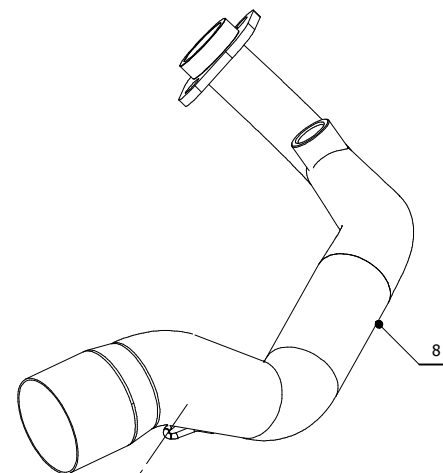

**Catalytic Converter**  
**Cod. ACC.042.A1**  
*Optional for MV.PG.0004.LV*  
*Included in MV.PG.0004.KV*

### ELENCO PARTI / PARTS LIST

#	QTÀ / QTY	DESCRIZIONE / DESCRIPTION	CODICE / CODE
1	1	DB killer / DB killer	50.DK.155.0
2	1	Silenziatore / Muffler	MOVER L.310 Øi 55
3	2	Rondella M8 / Washer M8	50.73.270.1
4	3	Vite M8x25 / Screw M8x25	50.73.599.1
5	1	Staffa / Bracket	50.SS.1254.0
6	2	Dado M8 flangiato / Flanged nut M8	50.73.393.1
7	1	Db Killer forato / Drilled DB killer	50.DK.082.0
8	1	Tubo di raccordo / Link pipe	97MVPG0004SV
9	1	Gommino per molla / Rubber for spring	50.73.210.1
10	1	Molla media / Mid-size spring	50.73.359.1

### APPLICAZIONI / APPLICATIONS

CODICE / CODE	SILENZIATORE / MUFFLER	TUBO / PIPE	NOTE
MV.PG.0004.LV	BLACK	INOX / ST. STEEL	CATALYTIC CONVERTER NOT INCLUDED
MV.PG.0004.KV	BLACK	INOX / ST. STEEL	CATALYTIC CONVERTER INCLUDED