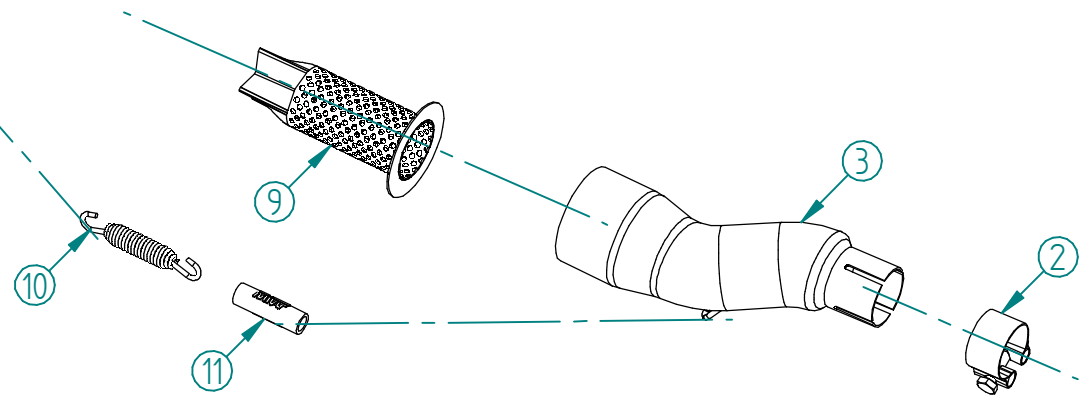

#	DESCRIPTION	PART NUMBER	QTY
1	Silenziatore / Muffler db killer 50.DK.156.0	MOVER L.400 Øi 55	1
2	Fascetta Ø 31/34 mm / Pipe clamp Ø 31/34 mm	50.FA.001.1	1
3	Tubo di raccordo / Link pipe	97MVKY0004SV	1
4	Rondella M8 / Washer M8	50.73.270.1	2
5	Vite M10x25 / Screw M10x25	50.73.183.1	3
6	Rondella M10 / Washer M10	50.73.013.1	3
7	Staffa / Bracket	50.SS.1393.0	1
8	Dado M8 flangiato / Flanged nut M8	50.73.393.1	2
9	dB Killer	50.DK.082.0	1
10	Molla media / Mid-size spring	50.73.359.1	1
11	Tubo in gomma per molla / Rubber pipe for spring	50.73.210.1	1

Catalytic Converter
Cod. ACC.042.A1
Optional for MV.KY.0004.LV
Included in MV.KY.0004.KV

APPLICAZIONI / APPLICATIONS			
Codice / Code	Silenziatore / Muffler	Tubo / Pipe	Note
MV.KY.0004.LV	BLACK	INOX / ST. STEEL	CATALYTIC CONVERTER NOT INCLUDED
MV.KY.0004.KV	BLACK	INOX / ST. STEEL	CATALYTIC CONVERTER INCLUDED