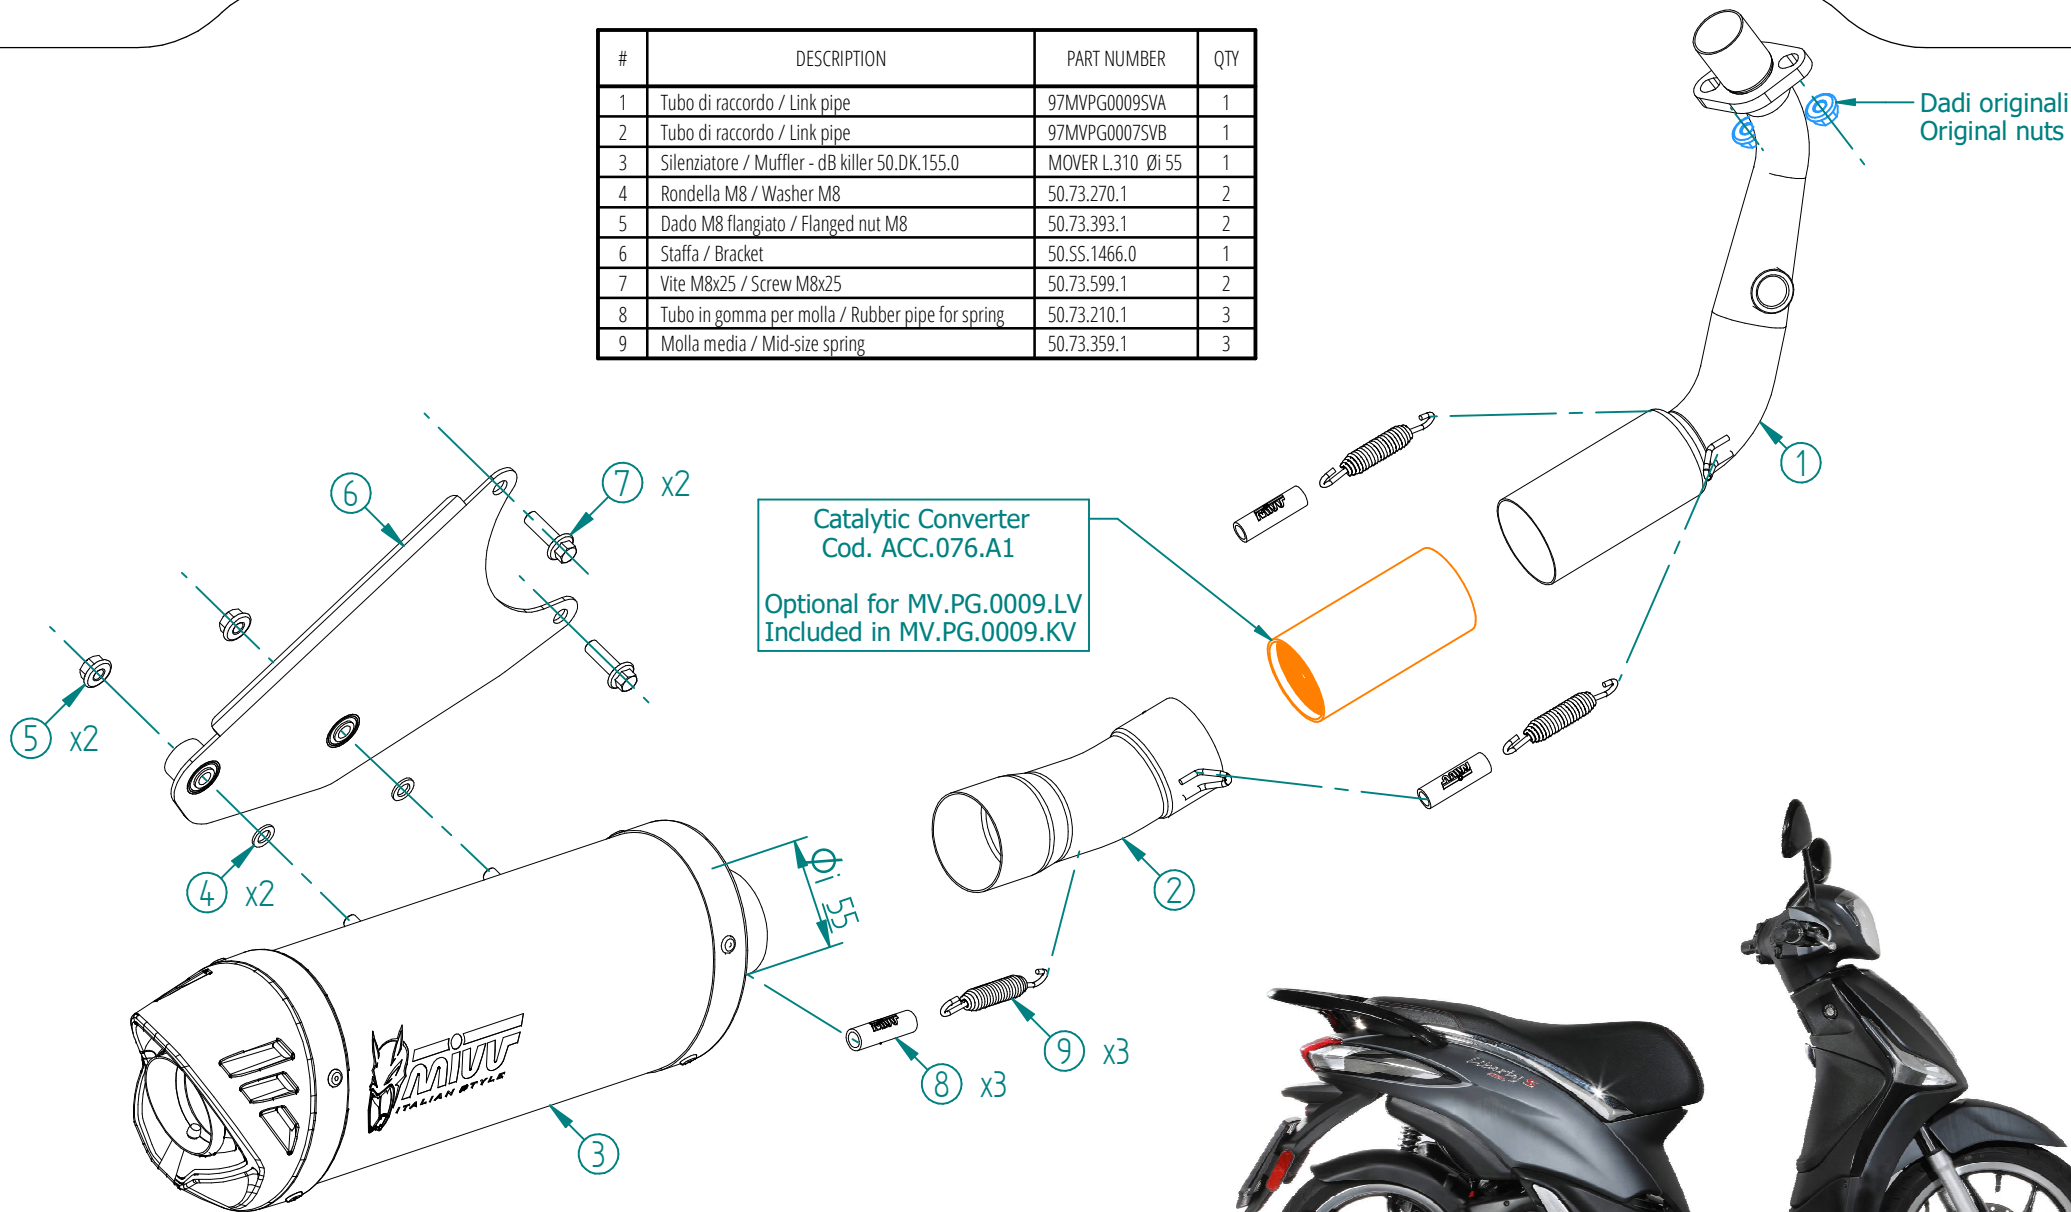

#	DESCRIPTION	PART NUMBER	QTY
1	Tubo di raccordo / Link pipe	97MVPG0009SVA	1
2	Tubo di raccordo / Link pipe	97MVPG0007SVB	1
3	Silenziatore / Muffler - dB killer 50.DK.155.0	MOVER L.310 Ø1 55	1
4	Rondella M8 / Washer M8	50.73.270.1	2
5	Dado M8 flangiato / Flanged nut M8	50.73.393.1	2
6	Staffa / Bracket	50.55.1466.0	1
7	Vite M8x25 / Screw M8x25	50.73.599.1	2
8	Tubo in gomma per molla / Rubber pipe for spring	50.73.210.1	3
9	Molla media / Mid-size spring	50.73.359.1	3

### APPLICAZIONI / APPLICATIONS

Codice / Code	Silenziatore / Muffler	Tubo / Pipe	Note
MV.PG.0009.LV			CATALYTIC CONVERTER NOT INCLUDED
MV.PG.0009.KV	BLACK	INOX / ST. STEEL	CATALYTIC CONVERTER INCLUDED