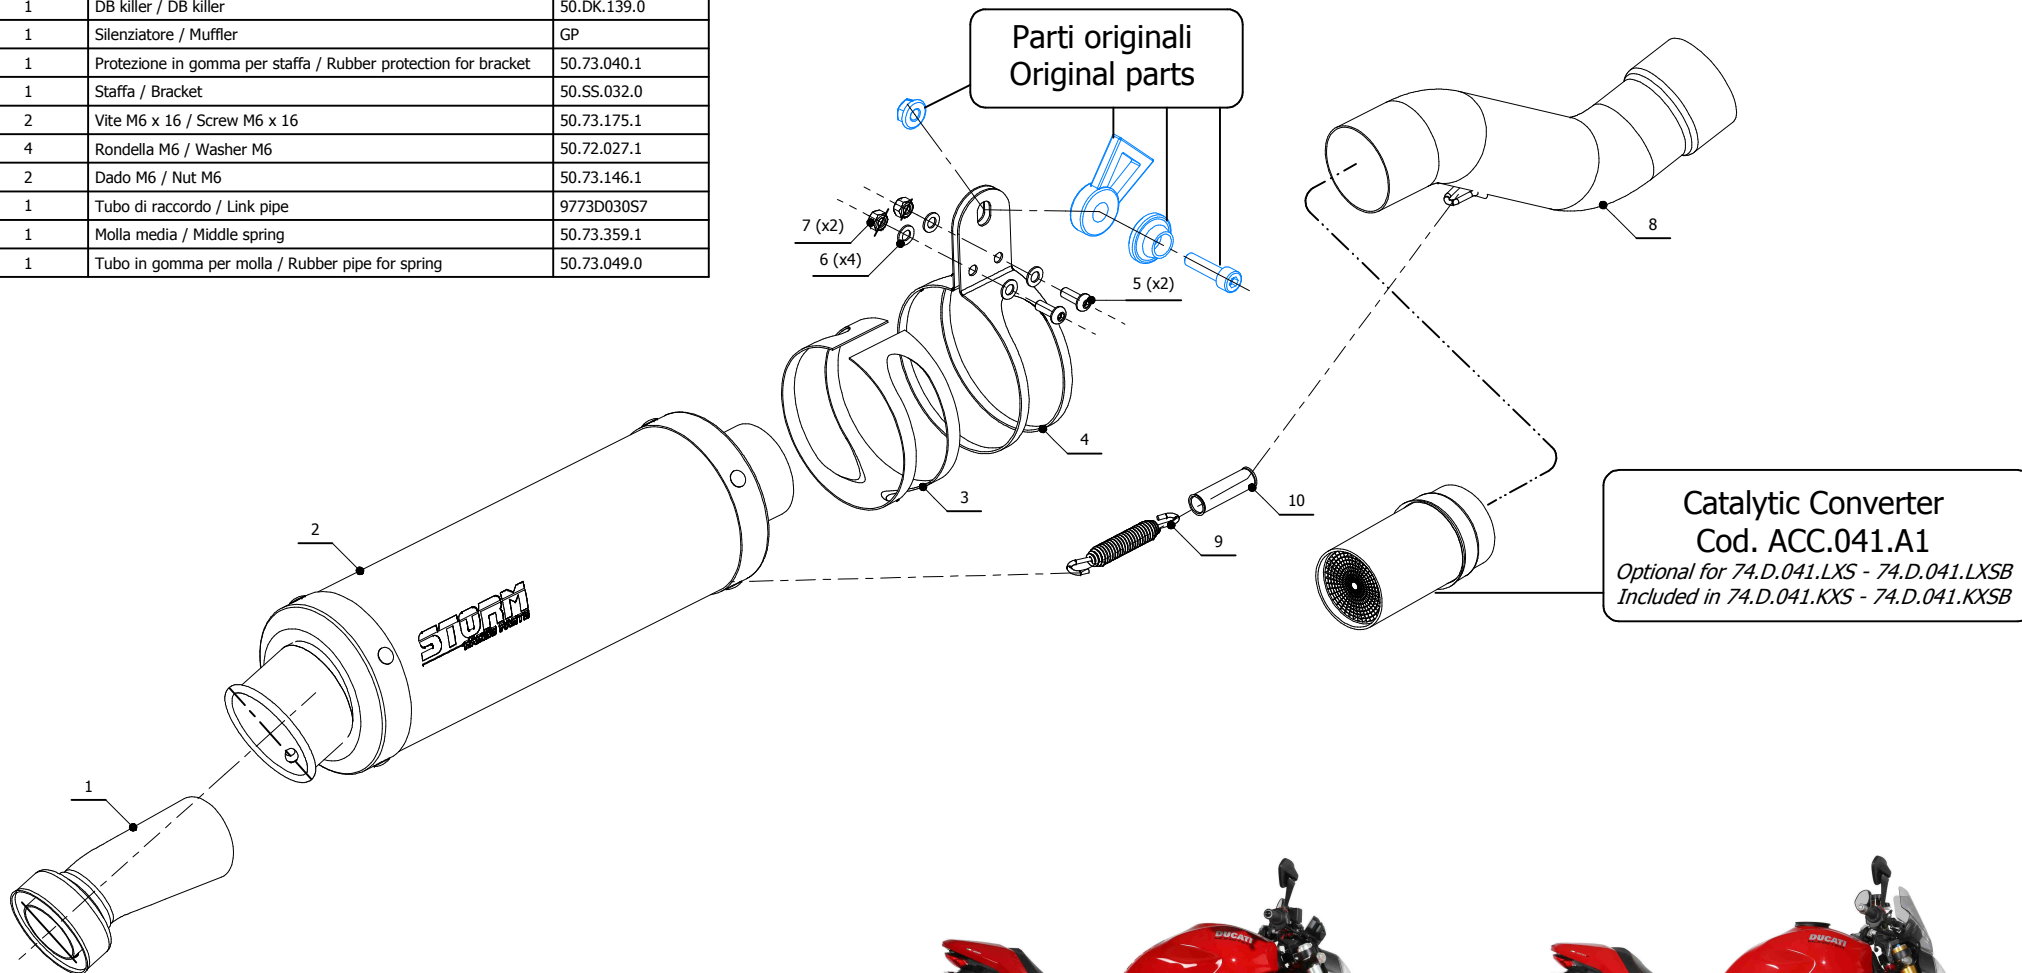

**ELENCO PARTI / PARTS LIST**

#	QTÀ / QTY	DESCRIZIONE / DESCRIPTION	CODICE / CODE
1	1	DB killer / DB killer	50.DK.139.0
2	1	Silenziatore / Muffler	GP
3	1	Protezione in gomma per staffa / Rubber protection for bracket	50.73.040.1
4	1	Staffa / Bracket	50.SS.032.0
5	2	Vite M6 x 16 / Screw M6 x 16	50.73.175.1
6	4	Rondella M6 / Washer M6	50.72.027.1
7	2	Dado M6 / Nut M6	50.73.146.1
8	1	Tubo di raccordo / Link pipe	9773D030S7
9	1	Molla media / Middle spring	50.73.359.1
10	1	Tubo in gomma per molla / Rubber pipe for spring	50.73.049.0

**Catalytic Converter**  
Cod. ACC.041.A1  
Optional for 74.D.041.LXS - 74.D.041.LXSB  
Included in 74.D.041.KXS - 74.D.041.KXSB

**APPLICAZIONI / APPLICATIONS**

CODICE / CODE	MUFFLER / SILENZIATORE	TUBO / PIPE	FASCETTA / CLAMP	NOTE
74.D.041.LXS 74.D.041.LXSB	INOX / ST. STEEL STEEL BLACK	INOX / ST. STEEL	INOX / ST. STEEL	CATALYTIC CONVERTER NOT INCLUDED
74.D.041.KXS 74.D.041.KXSB	INOX / ST. STEEL STEEL BLACK	INOX / ST. STEEL	INOX / ST. STEEL	CATALYTIC CONVERTER INCLUDED

MONSTER 821

MONSTER 1200