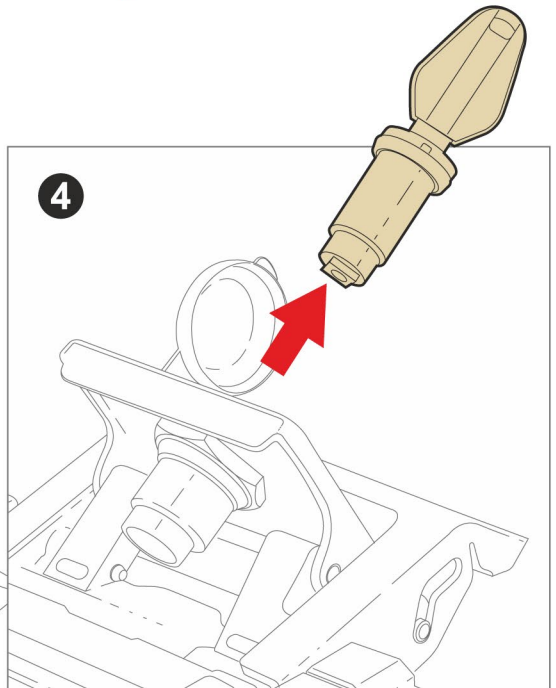

1 M. MINIMUM DISTANCE WITH POWER WASHER.

TERRA LOCK SYSTEM

PATENT PENDING

OPEN AND CLOSE

INTEGRATED CARRYING HANDLE

ASSEMBLY AND RELEASE

UNLOCK AND LOCK

LOCK REMOVAL