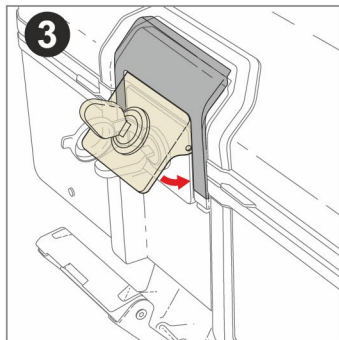

4 PULL

ACCESSORIES

OPTIONAL BACKREST
TOP D0R175

OPTIONAL INNER BAG
EXPANDABLE INNER BAG
TOP - SIDE X0IB10

ONE KEY

One key
For three cases

SOLD SEPARATELY
ALUMINIUM PLATE

D1BTRPA