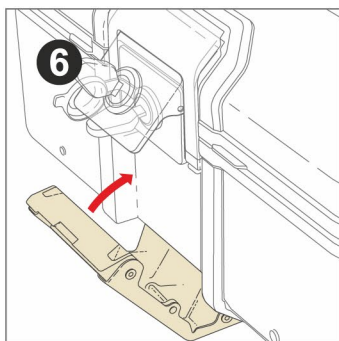

4 PULL

ACCESSORIES

OPTIONAL BACKREST
TOP D0R175

OPTIONAL INNER BAG
EXPANDABLE INNER BAG
TOP - SIDE X0IB10

ONE KEY

One key
For three cases

SOLD SEPARATELY
ALUMINIUM PLATE

D1BTRPA