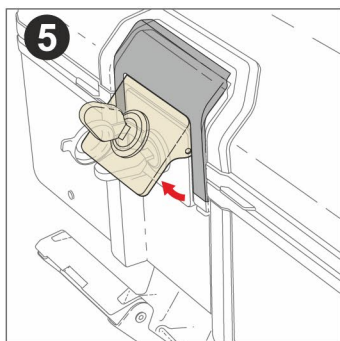

4 PULL

ACCESSORIES

OPTIONAL BACKREST
TOP D0R175

OPTIONAL INNER BAG
EXPANDABLE INNER BAG
TOP - SIDE X0IB10

ONE KEY

One key
For three cases

SOLD SEPARATELY
ALUMINIUM PLATE

D1BTRPA