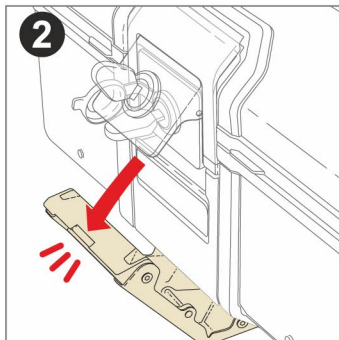

4 PULL

ACCESSORIES

OPTIONAL BACKREST
TOP D0R175

OPTIONAL INNER BAG
EXPANDABLE INNER BAG
TOP - SIDE X0IB10

ONE KEY

One key
For three cases

SOLD SEPARATELY
ALUMINIUM PLATE

D1BTRPA