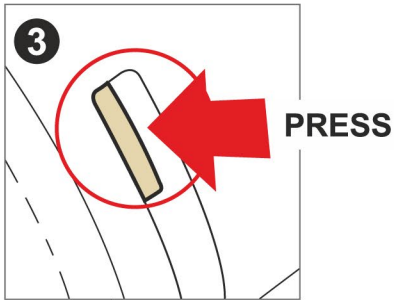

1 M. MINIMUM DISTANCE WITH POWER WASHER.

TERRA LOCK SYSTEM

PATENT PENDING

OPEN AND CLOSE

INTEGRATED CARRYING HANDLE

ASSEMBLY AND RELEASE

UNLOCK AND LOCK

LOCK REMOVAL