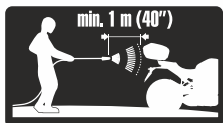

1 M. MINIMUM DISTANCE WITH POWER WASHER.

TERRA LOCK SYSTEM

PATENT PENDING

OPEN AND CLOSE

INTEGRATED CARRYING HANDLE

ASSEMBLY AND RELEASE

UNLOCK AND LOCK

LOCK REMOVAL