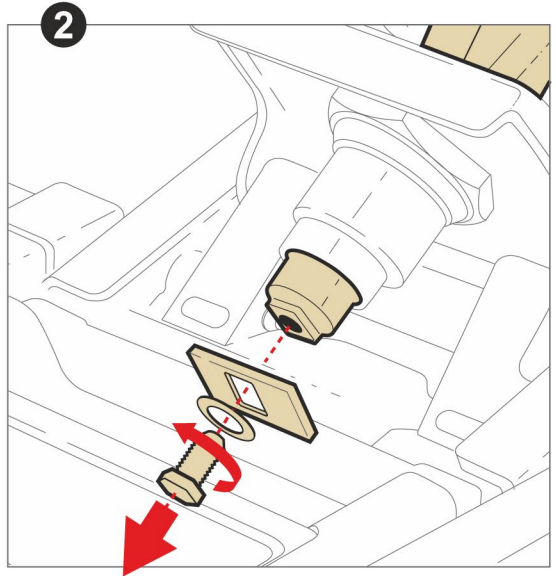

1 M. MINIMUM DISTANCE WITH POWER WASHER.

TERRA LOCK SYSTEM

PATENT PENDING

OPEN AND CLOSE

INTEGRATED CARRYING HANDLE

ASSEMBLY AND RELEASE

UNLOCK AND LOCK

LOCK REMOVAL