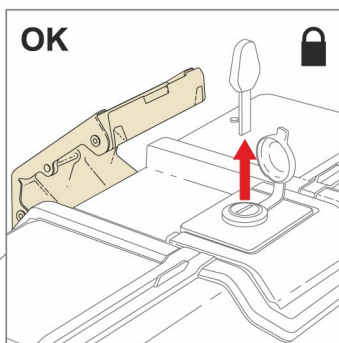

4 PULL

ACCESSORIES

OPTIONAL BACKREST
TOP D0R175

OPTIONAL INNER BAG
EXPANDABLE INNER BAG
TOP - SIDE X0IB10

ONE KEY

One key
For three cases

SOLD SEPARATELY
ALUMINIUM PLATE

D1BTRPA