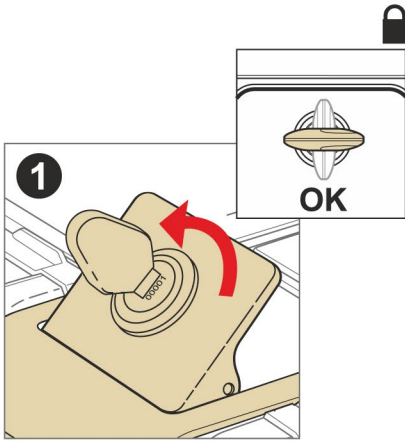

1 M. MINIMUM DISTANCE WITH POWER WASHER.

TERRA LOCK SYSTEM

PATENT PENDING

OPEN AND CLOSE

INTEGRATED CARRYING HANDLE

ASSEMBLY AND RELEASE

UNLOCK AND LOCK

LOCK REMOVAL