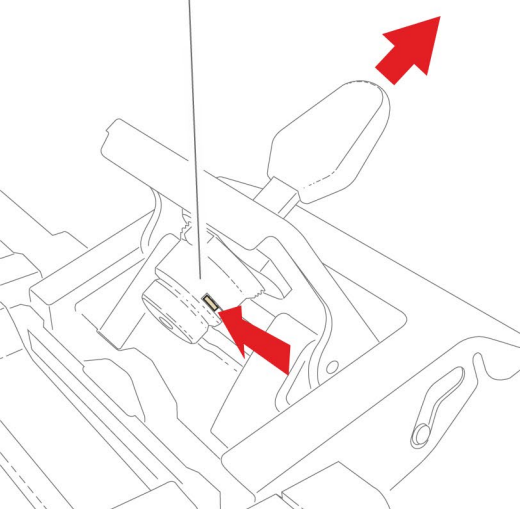

1 M. MINIMUM DISTANCE WITH POWER WASHER.

TERRA LOCK SYSTEM

PATENT PENDING

OPEN AND CLOSE

INTEGRATED CARRYING HANDLE

ASSEMBLY AND RELEASE

UNLOCK AND LOCK

LOCK REMOVAL