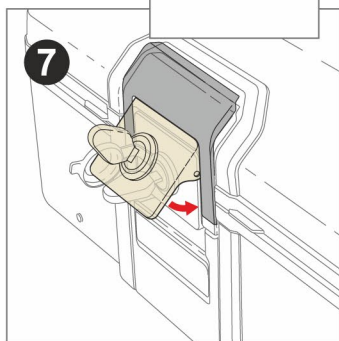

4 PULL

ACCESSORIES

OPTIONAL BACKREST
TOP D0R175

OPTIONAL INNER BAG
EXPANDABLE INNER BAG
TOP - SIDE X0IB10

ONE KEY

One key
For three cases

SOLD SEPARATELY
ALUMINIUM PLATE

D1BTRPA