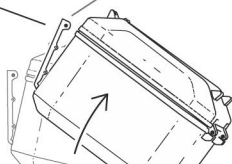

4 PULL

ACCESSORIES

OPTIONAL BACKREST
TOP D0R175

OPTIONAL INNER BAG
EXPANDABLE INNER BAG
TOP - SIDE X0IB10

ONE KEY

One key
For three cases

SOLD SEPARATELY
ALUMINIUM PLATE

D1BTRPA