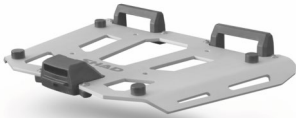

4 PULL

ACCESSORIES

OPTIONAL BACKREST
TOP D0R175

OPTIONAL INNER BAG
EXPANDABLE INNER BAG
TOP - SIDE X0IB10

ONE KEY

One key
For three cases

SOLD SEPARATELY
ALUMINIUM PLATE

D1BTRPA