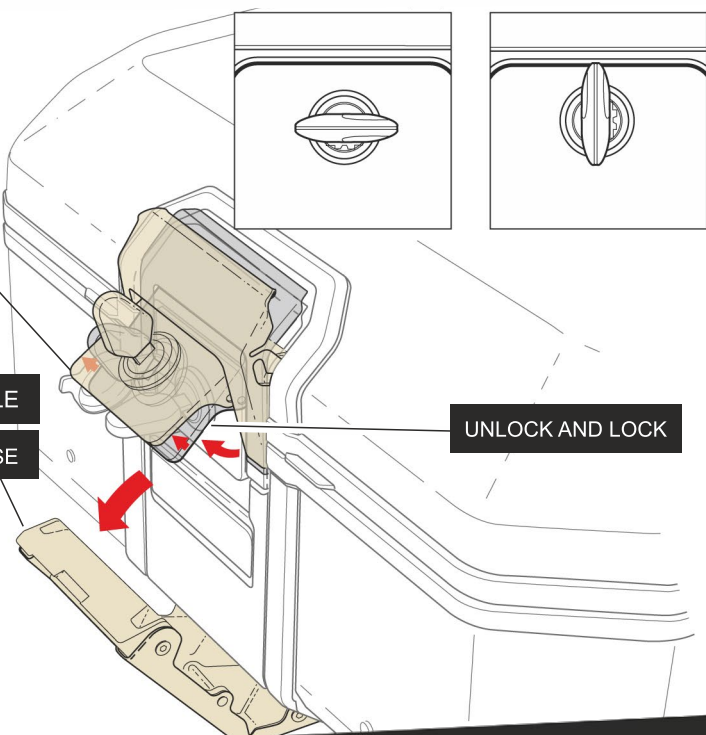

1 M. MINIMUM DISTANCE WITH POWER WASHER.

TERRA LOCK SYSTEM

PATENT PENDING

OPEN AND CLOSE

INTEGRATED CARRYING HANDLE

ASSEMBLY AND RELEASE

UNLOCK AND LOCK

LOCK REMOVAL