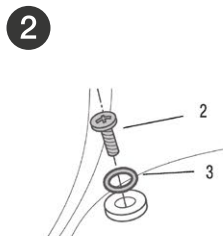

## USE TOP CASE PARTS

#	Piece	Quantity
1	Clip	4
2	Screw M6x40	4
3	Plastic spacer	4
4	Ø6 Washer M6	4
5	Nut M6	4
6	Screw M6x30	4

SHAD Top Master\*

## USE FITTING KIT PARTS

#	Piece	Quantity
7	Metal spacer	4
8	Screw M8x20	4
9	Washer M8	4
10	Nut M8	4

SHAD Top Master\*

SHAD Top Master\*

⚠ CHECK BIKE COMPATIBILITY  
WWW.SHAD.ES \*

#	Piece	Quantity
1	Clip	4
2	Screw	4
3	Washer	4