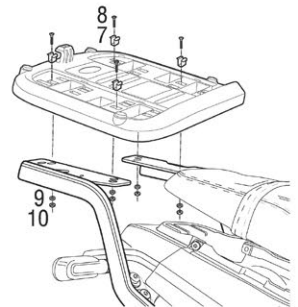

## USE TOP CASE PARTS

#	Piece	Quantity
1	Clip	4
2	Screw M6x40	4
3	Plastic spacer	4
4	Ø6 Washer M6	4
5	Nut M6	4
6	Screw M6x30	4

SHAD Top Master\*

## USE FITTING KIT PARTS

#	Piece	Quantity
7	Metal spacer	4
8	Screw M8x20	4
9	Washer M8	4
10	Nut M8	4

SHAD Top Master\*

SHAD Top Master\*

⚠ CHECK BIKE COMPATIBILITY  
WWW.SHAD.ES \*

#	Piece	Quantity
1	Clip	4
2	Screw	4
3	Washer	4