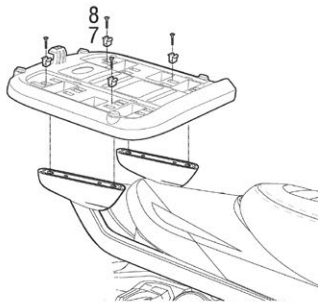

## USE TOP CASE PARTS

#	Piece	Quantity
1	Clip	4
2	Screw M6x40	4
3	Plastic spacer	4
4	Ø6 Washer M6	4
5	Nut M6	4
6	Screw M6x30	4

SHAD Top Master\*

## USE FITTING KIT PARTS

#	Piece	Quantity
7	Metal spacer	4
8	Screw M8x20	4
9	Washer M8	4
10	Nut M8	4

SHAD Top Master\*

SHAD Top Master\*

⚠ CHECK BIKE COMPATIBILITY  
WWW.SHAD.ES \*

#	Piece	Quantity
1	Clip	4
2	Screw	4
3	Washer	4