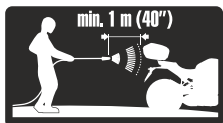

---

CASES ARE NOT DESIGNED TO PROTECT FRAGILE OBJECTS.

---

1 M. MINIMUM DISTANCE WITH POWER WASHER.