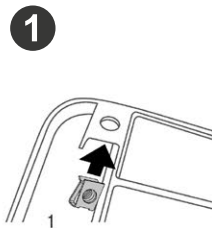

## USE FITTING KIT PARTS

#	Piece	Quantity
7	Metal spacer	4
8	Screw M8x20	4
9	Washer M8	4
10	Nut M8	4

SHAD Top Master\*

SHAD Top Master\*

⚠ CHECK BIKE COMPATIBILITY  
WWW.SHAD.ES \*

#	Piece	Quantity
1	Clip	4
2	Screw	4
3	Washer	4